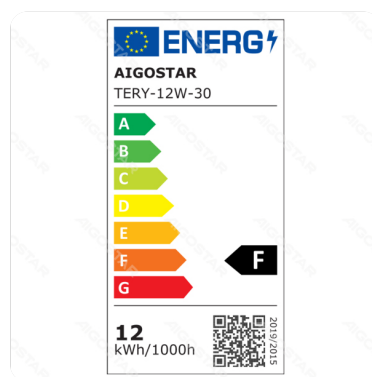

E6 LED Flush-mounted Round Downlight 12W Yellow Light

Barcode: 8433325219048

Specification

Dimension	φ175*26.5mm
Wire length	15cm
Cutout size	Φ145-155mm
Technology	LED

Technical parameters

Voltage	200-240V~
Luminous flux	1300lm
EEL	F
Current	70mA
CRI	Ra≥80
Beam angle	100°
Hg%	< 0.1%
Power	12W
Incandescent Lamp Power	108W
Frequency	50/60Hz
Color temperature	3000K
Power consumption per 1,000 hours	12kwh/1000h
IK Protection	IK03