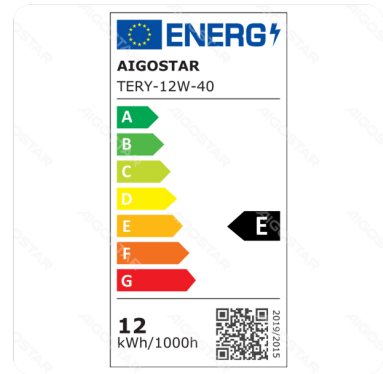

E6 LED Flush-mounted Round Downlight 12W Natural Light

Barcode: 8433325219055

Specification

Dimension	φ175*26.5mm
Wire length	15mm
Cutout size	Φ145-155mm
Technology	LED

Technical parameters

Voltage	200-240V~
Luminous flux	1350lm
EEL	E
Current	70mA
CRI	Ra≥80
Beam angle	100°
Hg%	< 0.1%
Power	12W
Incandescent Lamp Power	113W
Frequency	50/60Hz
Color temperature	4000k
Power consumption per 1,000 hours	12kwh/1000h
IK Protection	IK03