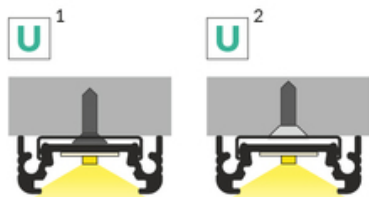

TOPMET LIGHT KŁOSOWICZ WIŚNIEWSKI sp. z o.o.

Ostrowska 354 | 61-312 Poznań | POLAND

tel.: +48 61 872 75 00

info@topmet.pl

pdf card generation date: 10.03.2025