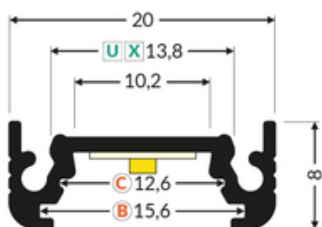

TOPMET LIGHT KŁOSOWICZ WIŚNIEWSKI sp. z o.o.

Ostrowska 354 | 61-312 Poznań | POLAND

tel.: +48 61 872 75 00

info@topmet.pl

pdf card generation date: 10.03.2025