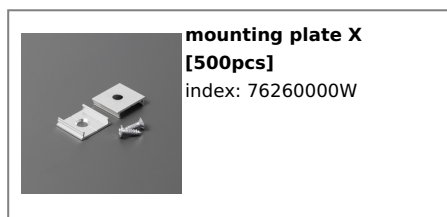

LED PROFILE SURFACE10 BC/UX 1000 WHITE PAINTED

/PLASTIC BAG

Furniture

max 10 mm

Surface

- hidden mounting
- wide range of accessories, 7 types of diffusers

EU industrial designs

CE

<p>EAN: 5901597203667 Index: 77260001 Material: aluminium Color: white painted Length [mm]: 1000 Weight [kg]: 0.144 Net weight [kg]: 0.012 Country of origin: PL</p>	<p>Measurement unit: qty Product packaging dimensions [mm]: 1000 x 20 x 8 Bulk packing [qty]: 50 Master packaging type: Carton Product with gross packaging weight [kg]: 7.61</p>
--	---

AVAILABLE COLORS

AVAILABLE VARIANTS

1000 mm, 2000 mm, 3000 mm, 4050 mm

Matching elements

DIFFUSERS

MOUNTINGS

END CAPS

CONNECTORS