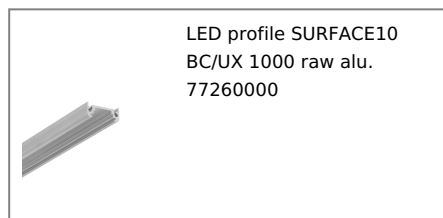

AVAILABLE COLORS

AVAILABLE VARIANTS

1000 mm, 2000 mm, 3000 mm, 4050 mm