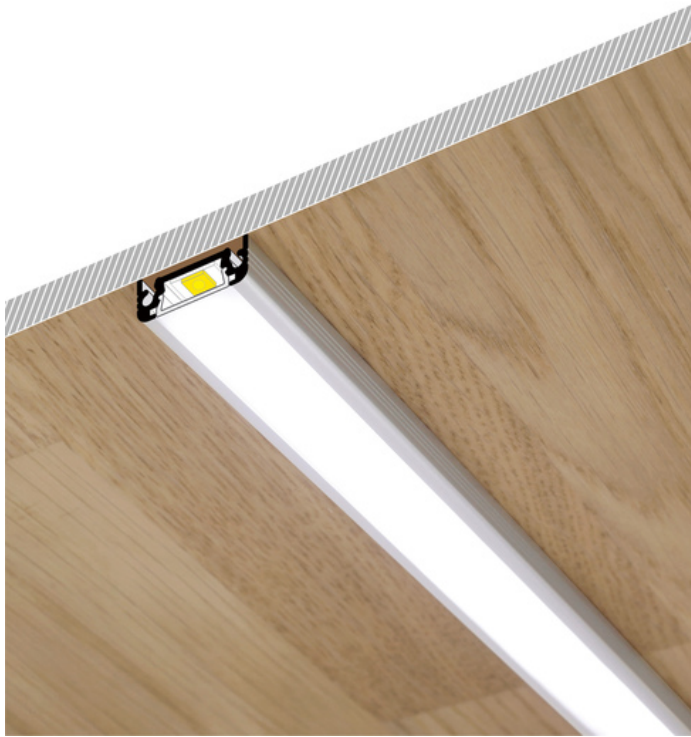

Basic Informations

EAN: 5901597203667 Index: 77260001 Material: aluminium Color: white painted Length [mm]: 1000 Weight [kg]: 0.144 Net weight [kg]: 0.012 Country of origin: PL	Measurement unit: qty Product packaging dimensions [mm]: 1000 x 20 x 8 Bulk packing [qty]: 50 Master packaging type: Carton Product with gross packaging weight [kg]: 7.61