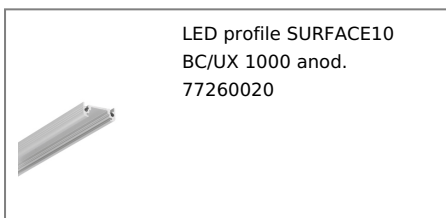

AVAILABLE COLORS

AVAILABLE VARIANTS

1000 mm, 2000 mm, 3000 mm, 4050 mm