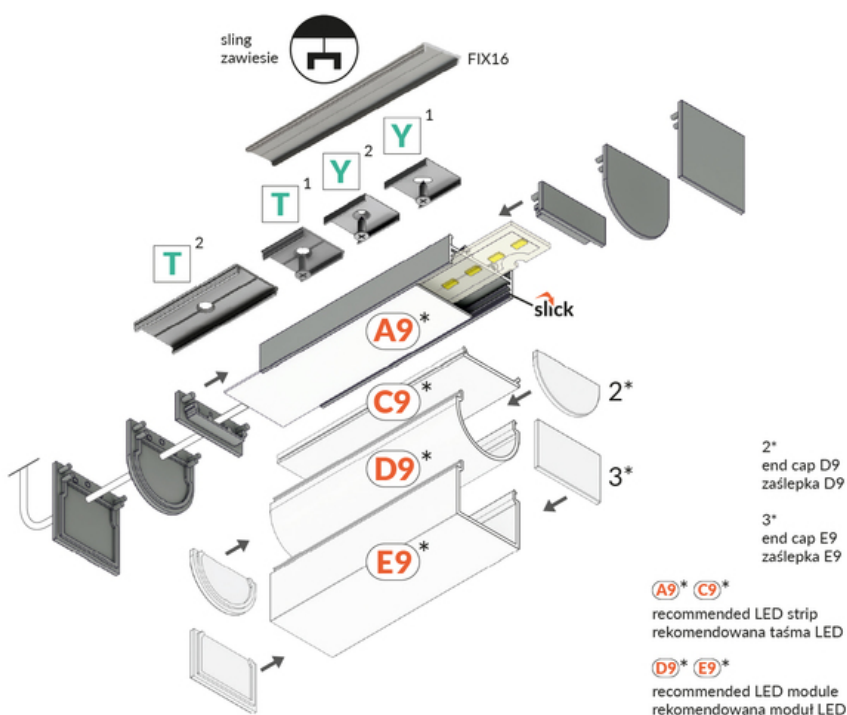

# LED PROFILE VARIO30-01 ACDE-9/TY 1000 ANOD.

Surface

Lighting

|   |   |   |  |
|---|---|---|--|
|  | <ul style="list-style-type: none"> <li>• part of a larger system for luminaire construction</li> <li>• multiple installation methods</li> <li>• continuous line of light in angled connections</li> <li>• unlimited possibilities for light creation</li> </ul> | <ul style="list-style-type: none"> <li> EU industrial designs</li> <li> CE</li> <li> Made in Poland</li> </ul> |  <p>Buy product</p> |
|---|---|---|--|

## Basic Informations

EAN: 5901597241225

Index: V3010020

Material: aluminium

Color: anodized

Length [mm]: 1000

Weight [kg]: 0.254

Net weight [kg]: 0.012

Country of origin: PL

Measurement unit: qty

Product packaging dimensions [mm]: 1000 x 33,4 x 12,8

Bulk packing [qty]: 20

Master packaging type: Bulk

Product with gross packaging weight [kg]: 5.08

## AVAILABLE VARIANTS

1000 mm, 2000 mm, 3000 mm, 4050 mm