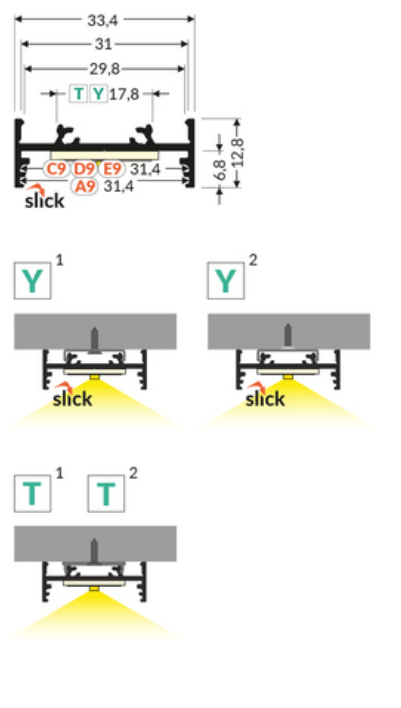

# LED PROFILE VARIO30-01 ACDE-9/TY 1000 ANOD.

Surface

Lighting

|   |   |   |  |
|---|---|---|--|
|  | <ul style="list-style-type: none"> <li>• part of a larger system for luminaire construction</li> <li>• multiple installation methods</li> <li>• continuous line of light in angled connections</li> <li>• unlimited possibilities for light creation</li> </ul> | <ul style="list-style-type: none"> <li> EU industrial designs</li> <li> CE</li> <li> Made in Poland</li> </ul> |  <p>Buy product</p> |
|---|---|---|--|