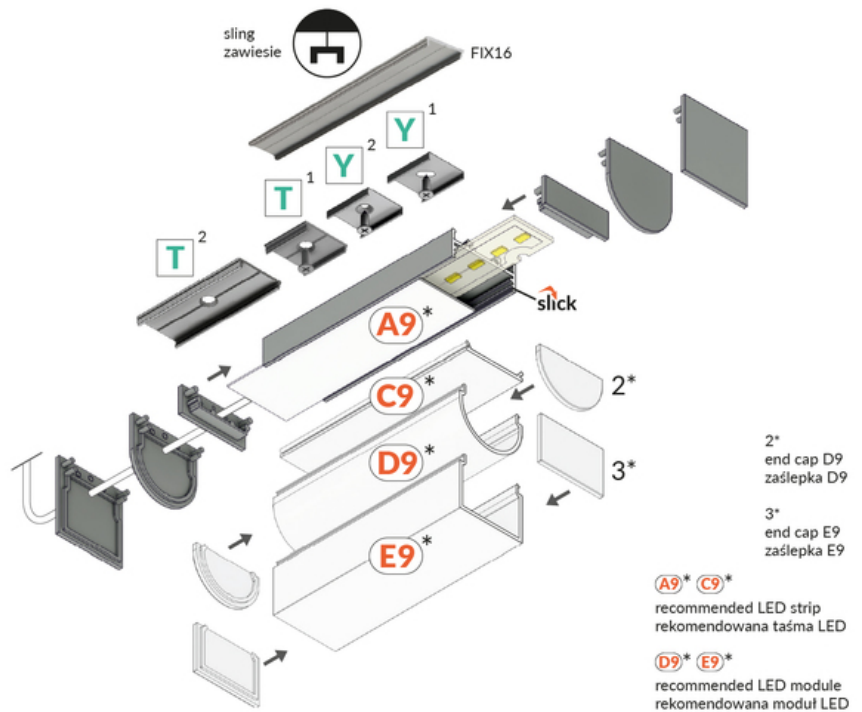

TOPMET LIGHT KŁOSOWICZ WIŚNIEWSKI sp. z o.o.

Ostrowska 354 | 61-312 Poznań | POLAND

tel.: +48 61 872 75 00

info@topmet.pl

pdf card generation date: 10.03.2025