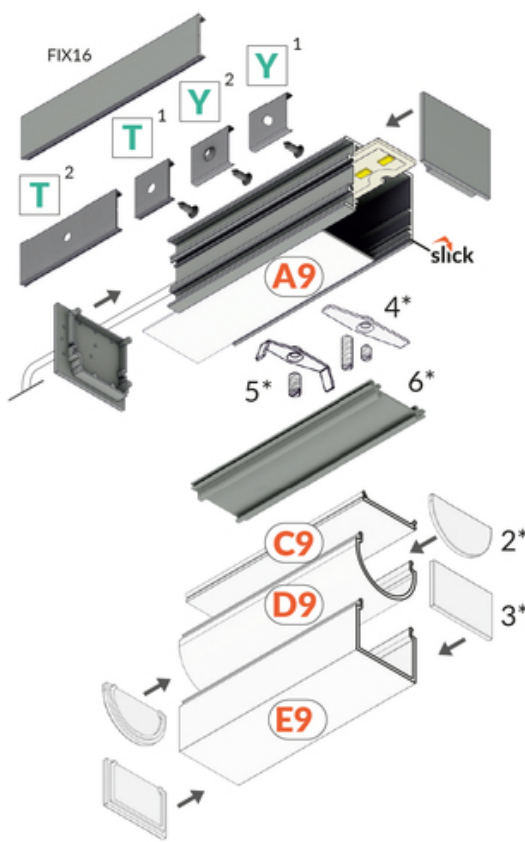

# LED PROFILE VARIO30-03 ACDE-9/TY 2000 RAW ALU.

Surface

Lighting

	<ul style="list-style-type: none"> <li>part of a larger system for luminaire construction</li> <li>multiple installation methods</li> <li>continuous line of light in angled connections</li> <li>unlimited possibilities for light creation</li> </ul>	 EU industrial designs  CE  Made in Poland	 Buy product
---	---	---	--

- 2\* end cap D9  
zaslepka D9
- 3\* end cap E9  
zaslepka E9
- 4\* LED clamp VARIO30  
docisk LED VARIO30
- 5\* LED clamp VARIO30-1  
docisk LED VARIO30-1
- 6\* LED mounting VARIO30  
mocowanie LED VARIO30

## Basic Informations

<p>EAN: 5901597240136 Index: V3100000 Material: aluminium Color: raw aluminium Length [mm]: 2000 Weight [kg]: 0.894 Net weight [kg]: 0.008 Country of origin: PL</p>	<p>Measurement unit: qty Product packaging dimensions [mm]: 2000 x 38 x 31,8 Bulk packing [qty]: 20 Master packaging type: Bulk Product with gross packaging weight [kg]: 17.88</p>
--	---

## AVAILABLE VARIANTS

1000 mm, 2000 mm, 3000 mm, 4050 mm