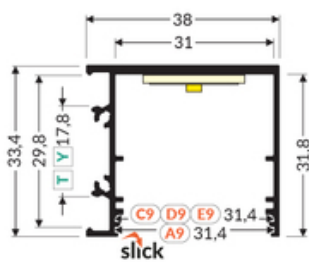

LED PROFILE VARIO30-03 ACDE-9/TY 2000 RAW ALU.

Surface

Lighting

	- part of a larger system for luminaire construction - multiple installation methods - continuous line of light in angled connections - unlimited possibilities for light creation	EU industrial designs CE Made in Poland	 Buy product

- 2* end cap D9
  zaslepka D9
- 3* end cap E9
  zaslepka E9
- 4* LED clamp VARIO30
  docisk LED VARIO30
- 5* LED clamp VARIO30-1
  docisk LED VARIO30-1
- 6* LED mounting VARIO30
  mocowanie LED VARIO30