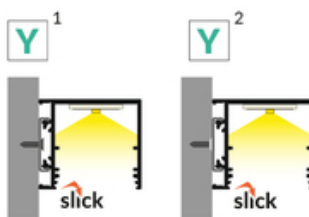

# LED PROFILE VARIO30-03 ACDE-9/TY 2000 RAW ALU.

Surface

Lighting

	<ul style="list-style-type: none"> <li>part of a larger system for luminaire construction</li> <li>multiple installation methods</li> <li>continuous line of light in angled connections</li> <li>unlimited possibilities for light creation</li> </ul>	 EU industrial designs  CE  Made in Poland	 Buy product
---	---	---	--