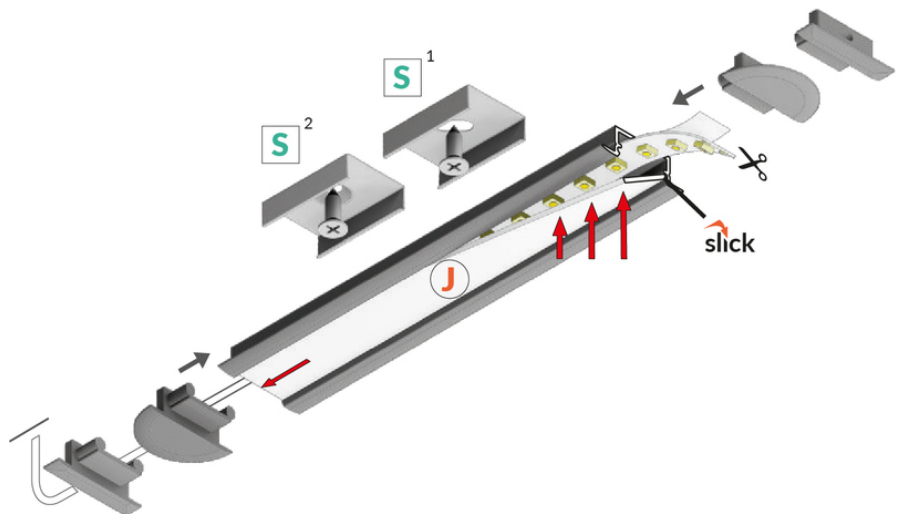

LED PROFILE BEGTIN12 J/S 2000 RAW ALU.

Recessed

Furniture

| | | | |
|---|--|--|--|
|  | <ul style="list-style-type: none"> • light weight, budget profile • used mainly in furniture • Slick socket | <p> CE</p> <p> EU industrial designs</p> <p> Made in Poland</p> |  <p>Buy product</p> |
|---|--|--|--|

Basic Informations

EAN: 5901597209683
 Index: C8020000
 Material: aluminium
 Color: raw aluminium
 Length [mm]: 2000
 Weight [kg]: 0.154
 Net weight [kg]: 0.024
 Country of origin: PL

Measurement unit: qty
 Product packaging dimensions [mm]: 2000 x 21,3 x 6,6
 Bulk packing [qty]: 40
 Master packaging type: Bulk
 Product with gross packaging weight [kg]: 6.16

AVAILABLE COLORS

AVAILABLE VARIANTS

1000 mm, 2000 mm, 3000 mm, 4050 mm

Matching elements

DIFFUSERS

MOUNTINGS

END CAPS