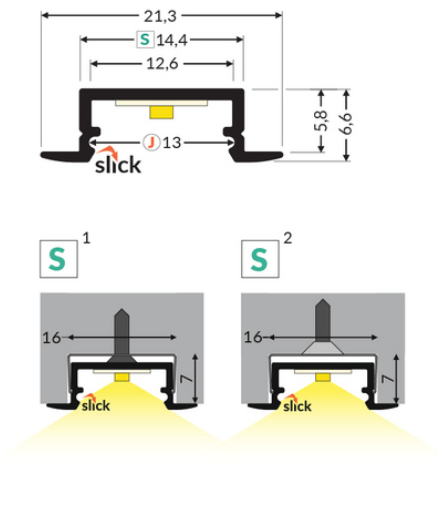

LED PROFILE BEGTIN12 J/S 2000 RAW ALU.

Recessed

Furniture

| | | | |
|---|--|--|--|
|  | <ul style="list-style-type: none"> • light weight, budget profile • used mainly in furniture • Slick socket | <p> CE</p> <p> EU industrial designs</p> <p> Made in Poland</p> |  <p>Buy product</p> |
|---|--|--|--|

Basic Informations

EAN: 5901597209683
 Index: C8020000
 Material: aluminium
 Color: raw aluminium
 Length [mm]: 2000
 Weight [kg]: 0.154
 Net weight [kg]: 0.024
 Country of origin: PL

Measurement unit: qty
 Product packaging dimensions [mm]: 2000 x 21,3 x 6,6
 Bulk packing [qty]: 40
 Master packaging type: Bulk
 Product with gross packaging weight [kg]: 6.16

AVAILABLE COLORS

AVAILABLE VARIANTS

1000 mm, 2000 mm, 3000 mm, 4050 mm

Matching elements

DIFFUSERS

MOUNTINGS

END CAPS