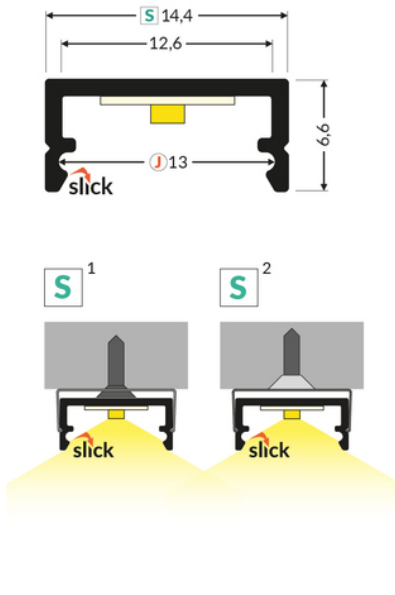

## Basic Informations

Material: aluminium  
 Color: black anodized  
 Length [mm]: 2000  
 Country of origin: PL