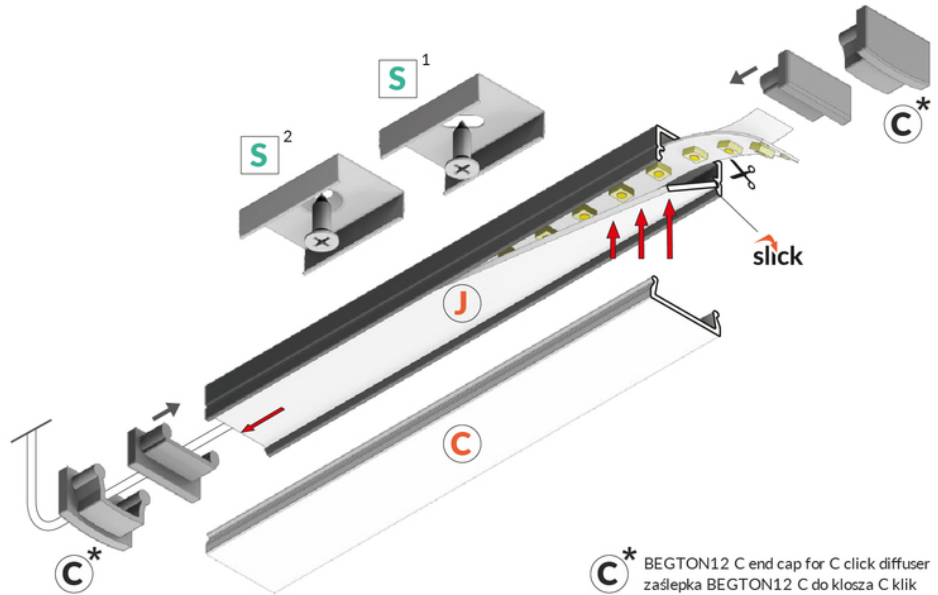

# LED PROFILE BEGTON12 J/S 2000 BLACK ANOD. [40PCS]

	 <p>Buy product</p>
---	---

## Basic Informations

Material: aluminium  
 Color: black anodized  
 Length [mm]: 2000  
 Country of origin: PL