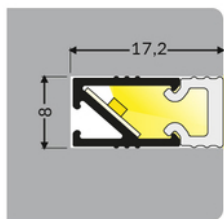

LED PROFILE HI8 C1 2000 ANOD.

Furniture

max 8 mm

Recessed

- decorative lighting
- for counter edges, steps
- flushes with mounting surface
- only the illuminated surface of the diffuser is visible
- miniature dimensions

EU industrial designs

CE

Made in Poland

Buy product

Basic Informations

EAN: 5901597242383 Index: H8020020 Material: aluminium Color: anodized Length [mm]: 2000 Weight [kg]: 0.182 Net weight [kg]: 0.012 Country of origin: PL	Measurement unit: qty Product packaging dimensions [mm]: 2000 x 12,2 x 8,2 Bulk packing [qty]: 40 Master packaging type: Bulk Product with gross packaging weight [kg]: 7.28
---	--

AVAILABLE VARIANTS

1000 mm, 2000 mm, 3000 mm, 4050 mm

Matching elements

DIFFUSERS

END CAPS