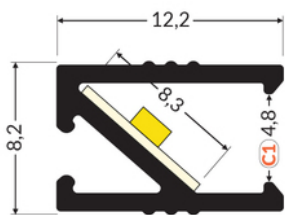

LED PROFILE HI8 C1 2000 ANOD.

Furniture

max 8 mm

Recessed

- decorative lighting
- for counter edges, steps
- flushes with mounting surface
- only the illuminated surface of the diffuser is visible
- miniature dimensions

EU industrial designs

CE

Made in Poland

Buy product

Basic Informations

EAN: 5901597242383 Index: H8020020 Material: aluminium Color: anodized Length [mm]: 2000 Weight [kg]: 0.182 Net weight [kg]: 0.012 Country of origin: PL	Measurement unit: qty Product packaging dimensions [mm]: 2000 x 12,2 x 8,2 Bulk packing [qty]: 40 Master packaging type: Bulk Product with gross packaging weight [kg]: 7.28
---	--

AVAILABLE VARIANTS

1000 mm, 2000 mm, 3000 mm, 4050 mm

Matching elements

DIFFUSERS

END CAPS