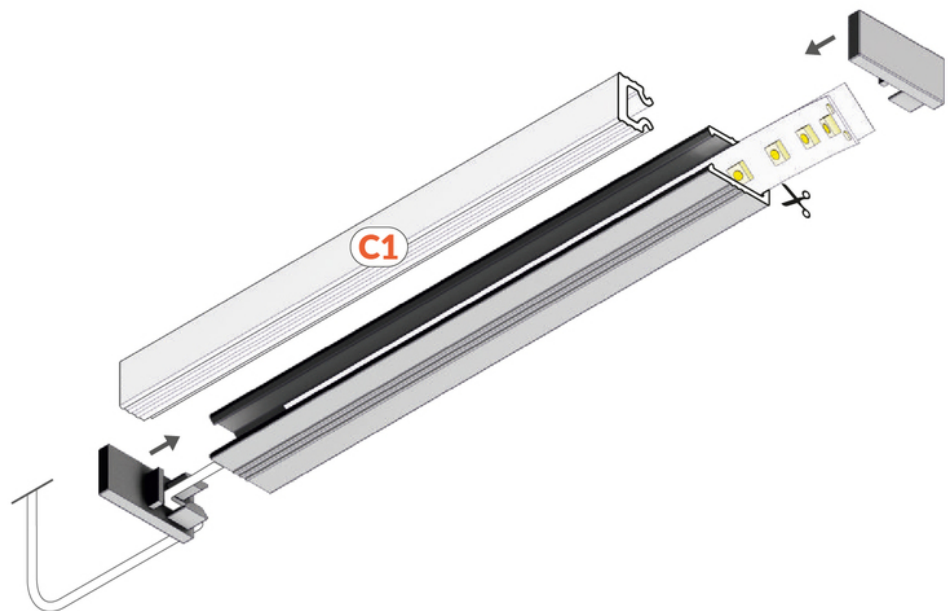

LED PROFILE HI8 C1 2000 ANOD.

Furniture

max 8 mm

Recessed

- decorative lighting
- for counter edges, steps
- flushes with mounting surface
- only the illuminated surface of the diffuser is visible
- miniature dimensions

EU industrial designs

CE

Made in Poland

Buy product

Basic Informations

EAN: 5901597242383 Index: H8020020 Material: aluminium Color: anodized Length [mm]: 2000 Weight [kg]: 0.182 Net weight [kg]: 0.012 Country of origin: PL	Measurement unit: qty Product packaging dimensions [mm]: 2000 x 12,2 x 8,2 Bulk packing [qty]: 40 Master packaging type: Bulk Product with gross packaging weight [kg]: 7.28
---	--

AVAILABLE VARIANTS

1000 mm, 2000 mm, 3000 mm, 4050 mm

Matching elements

DIFFUSERS

END CAPS