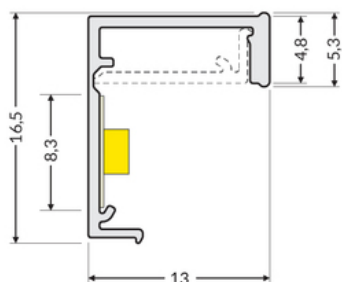

LED PROFILE SLASH8 1000 OPAL

- easy installation of the LED strip
- installation in a small gap 5x14 mm
- possibility of installation in an arc (minimum bend radius 25 cm)
- continuous line of light when using LED strip 120 P/m

Buy product

Basic Informations

EAN: 5901597261407 Index: G5000120 Material: PC Color: opal Length [mm]: 1000 Weight [kg]: 0.04 Net weight [kg]: 0.018 Country of origin: DE	Measurement unit: qty Product packaging dimensions [mm]: 1000 x 13 x 16,5 Bulk packing [qty]: 20 Master packaging type: Bulk Product with gross packaging weight [kg]: 0.8
---	--

AVAILABLE VARIANTS

1000 mm, 2000 mm, 3000 mm, 4100 mm

Matching elements

END CAPS