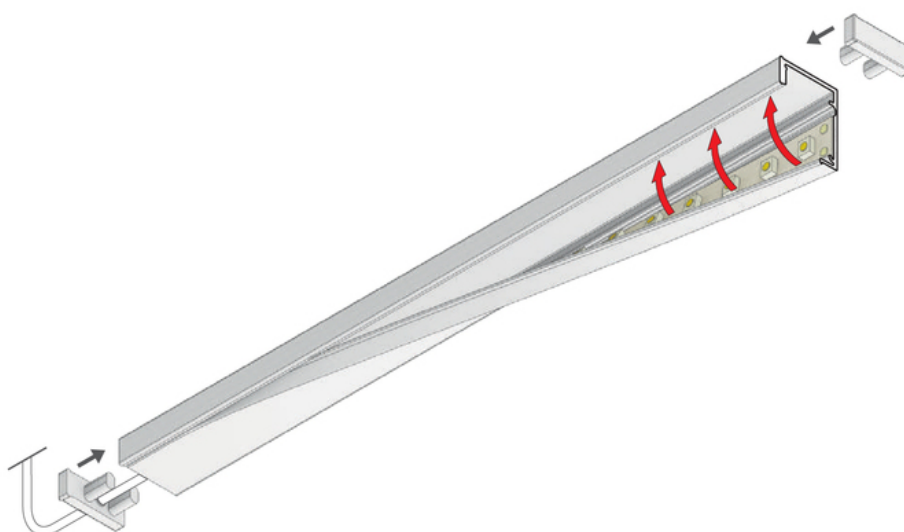

LED PROFILE SLASH8 1000 OPAL

- easy installation of the LED strip
- installation in a small gap 5x14 mm
- possibility of installation in an arc (minimum bend radius 25 cm)
- continuous line of light when using LED strip 120 P/m

Buy product

Basic Informations

EAN: 5901597261407 Index: G5000120 Material: PC Color: opal Length [mm]: 1000 Weight [kg]: 0.04 Net weight [kg]: 0.018 Country of origin: DE	Measurement unit: qty Product packaging dimensions [mm]: 1000 x 13 x 16,5 Bulk packing [qty]: 20 Master packaging type: Bulk Product with gross packaging weight [kg]: 0.8
---	--

AVAILABLE VARIANTS

1000 mm, 2000 mm, 3000 mm, 4100 mm

Matching elements

END CAPS