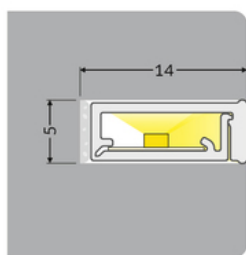

LED PROFILE SLASH8 1000 OPAL

- easy installation of the LED strip
- installation in a small gap 5x14 mm
- possibility of installation in an arc (minimum bend radius 25 cm)
- continuous line of light when using LED strip 120 P/m

Buy product

Basic Informations

EAN: 5901597261407 Index: G5000120 Material: PC Color: opal Length [mm]: 1000 Weight [kg]: 0.04 Net weight [kg]: 0.018 Country of origin: DE	Measurement unit: qty Product packaging dimensions [mm]: 1000 x 13 x 16,5 Bulk packing [qty]: 20 Master packaging type: Bulk Product with gross packaging weight [kg]: 0.8
---	--

AVAILABLE VARIANTS

1000 mm, 2000 mm, 3000 mm, 4100 mm

Matching elements

END CAPS