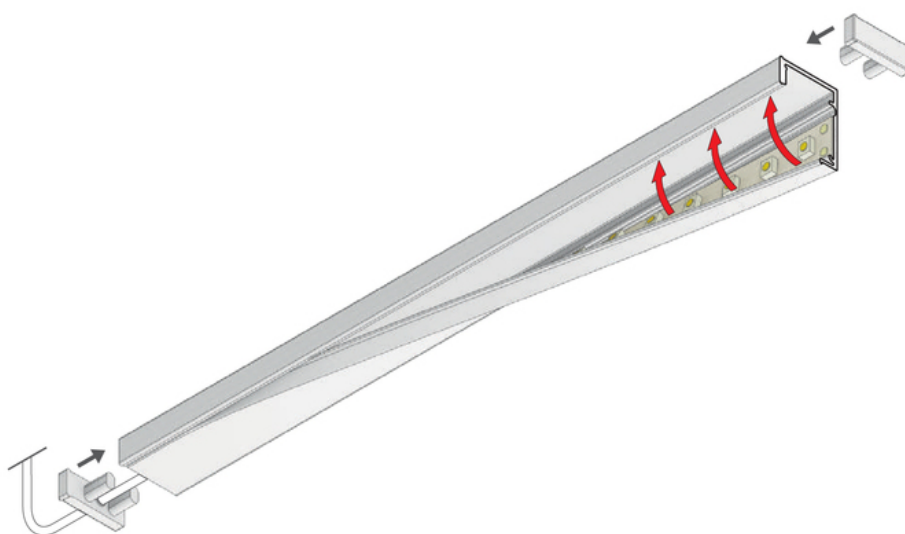

# LED PROFILE SLASH8 2000 OPAL

Recessed

Furniture

max 8 mm

- easy installation of the LED strip
- installation in a small gap 5x14 mm
- possibility of installation in an arc (minimum bend radius 25 cm)
- continuous line of light when using LED strip 120 P/m

## Basic Informations

EAN: 5901597261421 Index: G5000220 Material: PC Color: opal Length [mm]: 2000 Weight [kg]: 0.08 Net weight [kg]: 0.024 Country of origin: DE	Measurement unit: qty Product packaging dimensions [mm]: 2000 x 13 x 16,5 Bulk packing [qty]: 20 Master packaging type: Bulk Product with gross packaging weight [kg]: 1.6
---	--

## AVAILABLE VARIANTS

1000 mm, 2000 mm, 3000 mm, 4100 mm

---