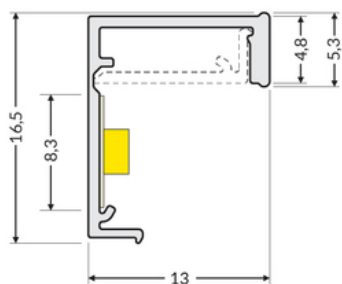

# LED PROFILE SLASH8 2000 OPAL

Recessed

Furniture

max 8 mm

- easy installation of the LED strip
- installation in a small gap 5x14 mm
- possibility of installation in an arc (minimum bend radius 25 cm)
- continuous line of light when using LED strip 120 P/m

## Basic Informations

EAN: 5901597261421 Index: G5000220 Material: PC Color: opal Length [mm]: 2000 Weight [kg]: 0.08 Net weight [kg]: 0.024 Country of origin: DE	Measurement unit: qty Product packaging dimensions [mm]: 2000 x 13 x 16,5 Bulk packing [qty]: 20 Master packaging type: Bulk Product with gross packaging weight [kg]: 1.6
---	--

## AVAILABLE VARIANTS

1000 mm, 2000 mm, 3000 mm, 4100 mm

---