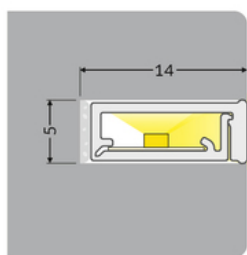

## Basic Informations

EAN: 5901597261421 Index: G5000220 Material: PC Color: opal Length [mm]: 2000 Weight [kg]: 0.08 Net weight [kg]: 0.024 Country of origin: DE	Measurement unit: qty Product packaging dimensions [mm]: 2000 x 13 x 16,5 Bulk packing [qty]: 20 Master packaging type: Bulk Product with gross packaging weight [kg]: 1.6
---	--