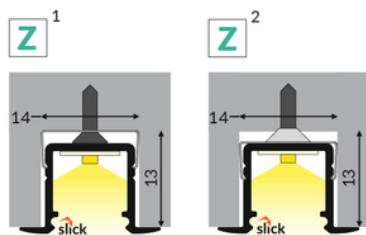

LED PROFILE SMART-IN10 AC2/Z 2000 ANOD.

	<ul style="list-style-type: none"> • suitable for use in plasterboards - does not affect the structure of the board • used also in furniture • continuous line of light (when using LED strip 120 P/m and opal diffuser) • Slick socket • miniature dimensions 	CE EU industrial designs Made in Poland	<p>Buy product</p>
--	---	---	--------------------