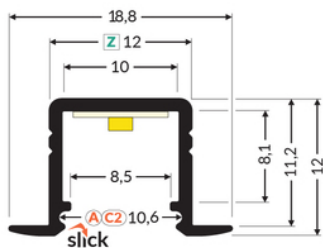

LED PROFILE SMART-IN10 AC2/Z 2000 ANOD.

	<ul style="list-style-type: none"> • suitable for use in plasterboards - does not affect the structure of the board • used also in furniture • continuous line of light (when using LED strip 120 P/m and opal diffuser) • Slick socket • miniature dimensions 	CE EU industrial designs Made in Poland	<p>Buy product</p>
--	---	---	--------------------

Basic Informations

<p>EAN: 5901597237174 Index: E3020020 Material: aluminium Color: anodized Length [mm]: 2000 Weight [kg]: 0.206 Net weight [kg]: 0.018 Country of origin: PL</p>	<p>Measurement unit: qty Product packaging dimensions [mm]: 2000 x 18,8 x 12 Bulk packing [qty]: 40 Master packaging type: Bulk Product with gross packaging weight [kg]: 8.24</p>
---	--

AVAILABLE COLORS

 <p>LED profile SMART-IN10 AC2/Z 2000 white painted /plastic bag E3020001</p>	 <p>LED profile SMART-IN10 AC2/Z 2000 raw alu. E3020000</p>	 <p>LED profile SMART-IN10 AC2/Z 2000 black anod. /plastic bag E3020021</p>
--	--	--