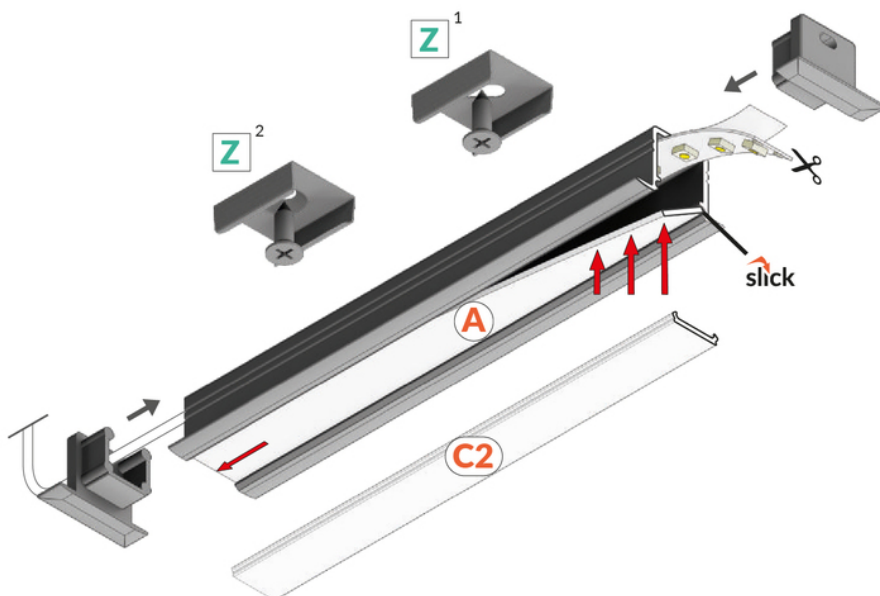

LED PROFILE SMART-IN10 AC2/Z 2000 ANOD.

	<ul style="list-style-type: none"> • suitable for use in plasterboards - does not affect the structure of the board • used also in furniture • continuous line of light (when using LED strip 120 P/m and opal diffuser) • Slick socket • miniature dimensions 	CE EU industrial designs Made in Poland	<p>Buy product</p>
--	---	---	--------------------

Basic Informations

<p>EAN: 5901597237174 Index: E3020020 Material: aluminium Color: anodized Length [mm]: 2000 Weight [kg]: 0.206 Net weight [kg]: 0.018 Country of origin: PL</p>	<p>Measurement unit: qty Product packaging dimensions [mm]: 2000 x 18,8 x 12 Bulk packing [qty]: 40 Master packaging type: Bulk Product with gross packaging weight [kg]: 8.24</p>
---	--