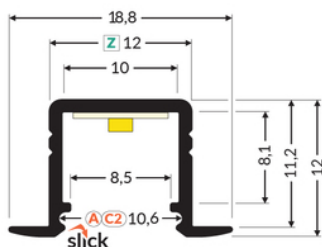

TOPMET LIGHT KŁOSOWICZ WIŚNIEWSKI sp. z o.o.

Ostrowska 354 | 61-312 Poznań | POLAND

tel.: +48 61 872 75 00

info@topmet.pl

pdf card generation date: 10.03.2025