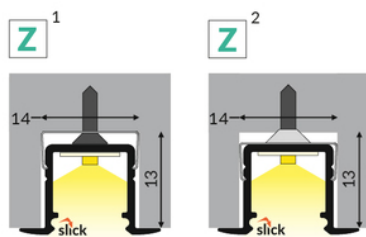

TOPMET LIGHT KŁOSOWICZ WIŚNIEWSKI sp. z o.o.

Ostrowska 354 | 61-312 Poznań | POLAND

tel.: +48 61 872 75 00

info@topmet.pl

pdf card generation date: 10.03.2025