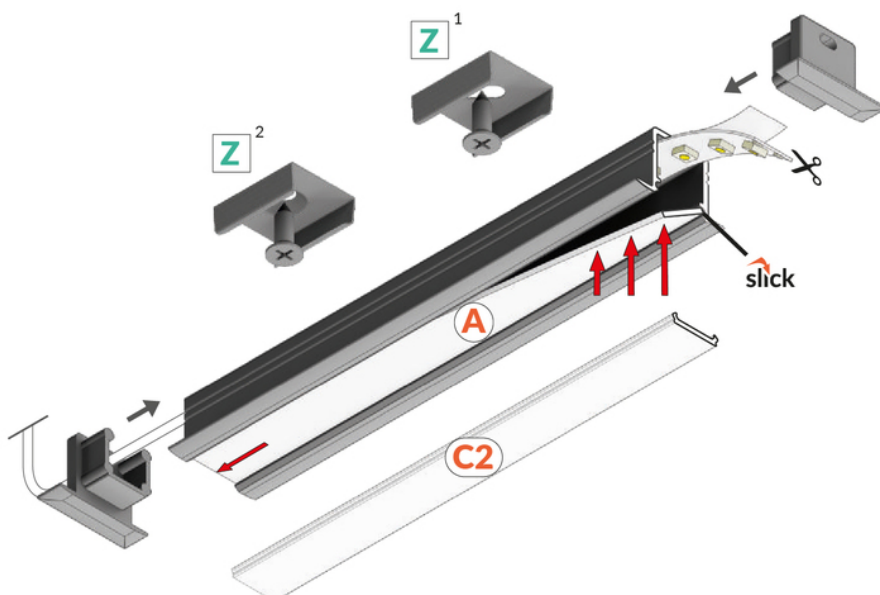

TOPMET LIGHT KŁOSOWICZ WIŚNIEWSKI sp. z o.o.

Ostrowska 354 | 61-312 Poznań | POLAND

tel.: +48 61 872 75 00

info@topmet.pl

pdf card generation date: 10.03.2025