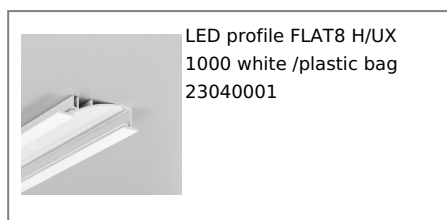

Basic Informations

EAN: 5901597205104 Index: 23040000 Material: aluminium Color: raw aluminium Length [mm]: 1000 Weight [kg]: 0.311 Country of origin: PL	Measurement unit: qty Product packaging dimensions [mm]: 1000 x 53 x 13,5 Bulk packing [qty]: 20 Master packaging type: Bulk Product with gross packaging weight [kg]: 6.22

AVAILABLE COLORS

AVAILABLE VARIANTS

1000 mm, 2000 mm, 3000 mm, 4050 mm