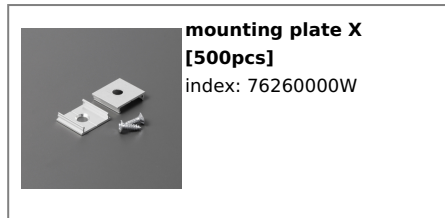

END CAPS

CONNECTORS

MOUNTING PLATES