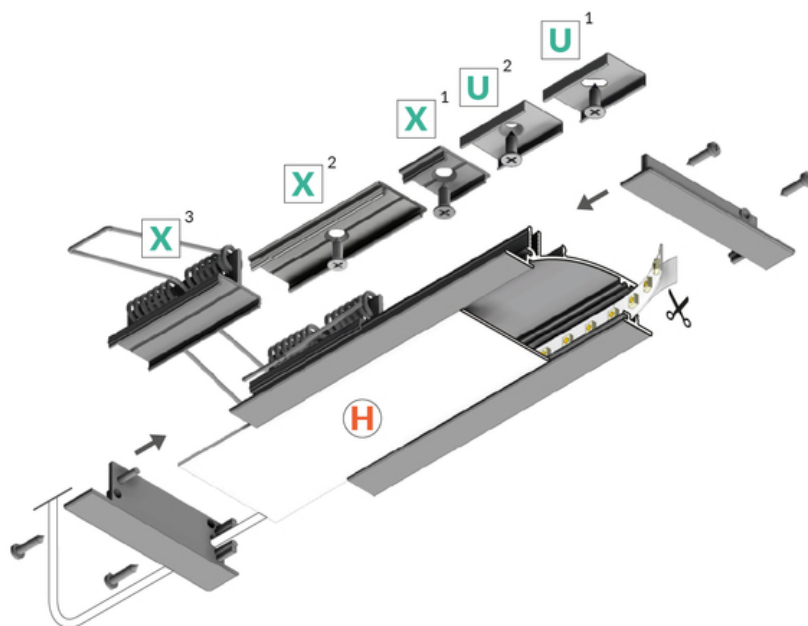

LED PROFILE FLAT8 H/UX 1000 RAW ALU.

Recessed

Architectural

max 8 mm

	<ul style="list-style-type: none"> • flat recessed profile emitting diffused light glow • decorative illumination • a parabolic, reflecting element • even, smooth, diffused light • a flat profile, designed to fit into plasterboards - installation without interference in the frame construction 	<ul style="list-style-type: none">  EU industrial designs  CE  Made in Poland 	 <p>Buy product</p>
---	--	---	--

TOPMET LIGHT KŁOSOWICZ WIŚNIEWSKI sp. z o.o.

Ostrowska 354 | 61-312 Poznań | POLAND

tel.: +48 61 872 75 00

info@topmet.pl

pdf card generation date: 10.03.2025

Basic Informations

EAN: 5901597205104 Index: 23040000 Material: aluminium Color: raw aluminium Length [mm]: 1000 Weight [kg]: 0.311 Country of origin: PL	Measurement unit: qty Product packaging dimensions [mm]: 1000 x 53 x 13,5 Bulk packing [qty]: 20 Master packaging type: Bulk Product with gross packaging weight [kg]: 6.22
--	---

AVAILABLE COLORS

AVAILABLE VARIANTS

1000 mm, 2000 mm, 3000 mm, 4050 mm

Matching elements

DIFFUSERS

MOUNTINGS

TOPMET LIGHT KŁOSOWICZ WIŚNIEWSKI sp. z o.o.

Ostrowska 354 | 61-312 Poznań | POLAND