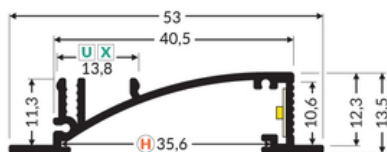

LED PROFILE FLAT8 H/UX 1000 RAW ALU.

Recessed

Architectural

max 8 mm

	<ul style="list-style-type: none"> • flat recessed profile emitting diffused light glow • decorative illumination • a parabolic, reflecting element • even, smooth, diffused light • a flat profile, designed to fit into plasterboards - installation without interference in the frame construction 	<ul style="list-style-type: none">  EU industrial designs  CE  Made in Poland 	 <p>Buy product</p>
---	--	---	--

TOPMET LIGHT KŁOSOWICZ WIŚNIEWSKI sp. z o.o.

Ostrowska 354 | 61-312 Poznań | POLAND

tel.: +48 61 872 75 00

info@topmet.pl

pdf card generation date: 10.03.2025

Basic Informations

EAN: 5901597205104 Index: 23040000 Material: aluminium Color: raw aluminium Length [mm]: 1000 Weight [kg]: 0.311 Country of origin: PL	Measurement unit: qty Product packaging dimensions [mm]: 1000 x 53 x 13,5 Bulk packing [qty]: 20 Master packaging type: Bulk Product with gross packaging weight [kg]: 6.22
--	---