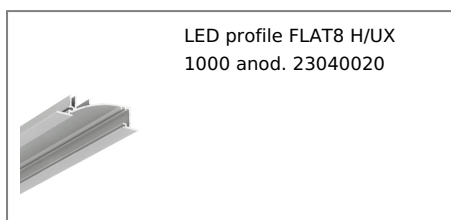

Basic Informations

EAN: 5901597205104 Index: 23040000 Material: aluminium Color: raw aluminium Length [mm]: 1000 Weight [kg]: 0.311 Country of origin: PL	Measurement unit: qty Product packaging dimensions [mm]: 1000 x 53 x 13,5 Bulk packing [qty]: 20 Master packaging type: Bulk Product with gross packaging weight [kg]: 6.22

AVAILABLE COLORS

AVAILABLE VARIANTS

1000 mm, 2000 mm, 3000 mm, 4050 mm