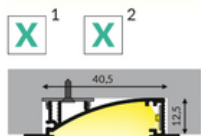

LED PROFILE FLAT8 H/UX 1000 RAW ALU.

Recessed

Architectural

max 8 mm

	<ul style="list-style-type: none"> • flat recessed profile emitting diffused light glow • decorative illumination • a parabolic, reflecting element • even, smooth, diffused light • a flat profile, designed to fit into plasterboards - installation without interference in the frame construction 	<ul style="list-style-type: none">  EU industrial designs  CE  Made in Poland 	 <p>Buy product</p>
---	--	---	--

TOPMET LIGHT KŁOSOWICZ WIŚNIEWSKI sp. z o.o.

Ostrowska 354 | 61-312 Poznań | POLAND

tel.: +48 61 872 75 00

info@topmet.pl

pdf card generation date: 10.03.2025

Basic Informations

EAN: 5901597205104 Index: 23040000 Material: aluminium Color: raw aluminium Length [mm]: 1000 Weight [kg]: 0.311 Country of origin: PL	Measurement unit: qty Product packaging dimensions [mm]: 1000 x 53 x 13,5 Bulk packing [qty]: 20 Master packaging type: Bulk Product with gross packaging weight [kg]: 6.22
--	---