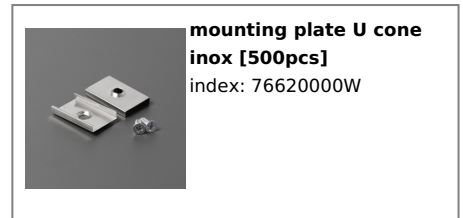

END CAPS

CONNECTORS

MOUNTING PLATES