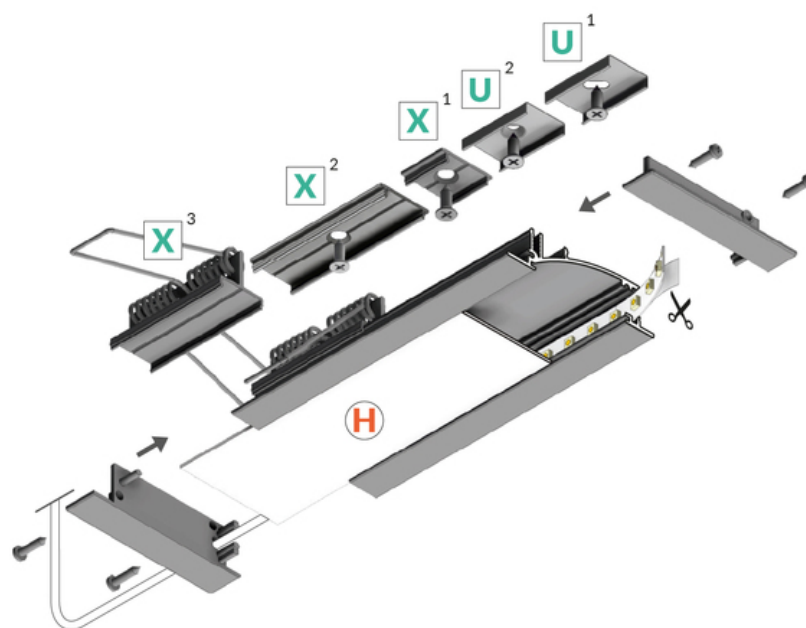

LED PROFILE FLAT8 H/UX 2000 RAW ALU.

	<ul style="list-style-type: none"> • flat recessed profile emitting diffused light glow • decorative illumination • a parabolic, reflecting element • even, smooth, diffused light • a flat profile, designed to fit into plasterboards - installation without interference in the frame construction 	<ul style="list-style-type: none">  CE  EU industrial designs  Made in Poland 	 <p>Buy product</p>
---	--	---	--

Basic Informations

EAN: 5901597205111 Index: 23050000 Material: aluminium Color: raw aluminium Length [mm]: 2000 Weight [kg]: 0.622 Country of origin: PL	Measurement unit: qty Product packaging dimensions [mm]: 2000 x 53 x 13,5 Bulk packing [qty]: 20 Master packaging type: Bulk Product with gross packaging weight [kg]: 12.44
--	--

AVAILABLE COLORS

AVAILABLE VARIANTS

1000 mm, 2000 mm, 3000 mm, 4050 mm

Matching elements

DIFFUSERS

MOUNTINGS

TOPMET LIGHT KŁOSOWICZ WIŚNIEWSKI sp. z o.o.

Ostrowska 354 | 61-312 Poznań | POLAND