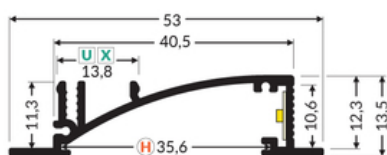

LED PROFILE FLAT8 H/UX 2000 RAW ALU.

	<ul style="list-style-type: none"> • flat recessed profile emitting diffused light glow • decorative illumination • a parabolic, reflecting element • even, smooth, diffused light • a flat profile, designed to fit into plasterboards - installation without interference in the frame construction 	<ul style="list-style-type: none">  CE  EU industrial designs  Made in Poland 	 <p>Buy product</p>
---	--	---	--

Basic Informations

EAN: 5901597205111 Index: 23050000 Material: aluminium Color: raw aluminium Length [mm]: 2000 Weight [kg]: 0.622 Country of origin: PL	Measurement unit: qty Product packaging dimensions [mm]: 2000 x 53 x 13,5 Bulk packing [qty]: 20 Master packaging type: Bulk Product with gross packaging weight [kg]: 12.44
--	--