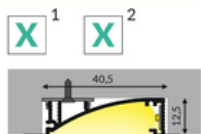

Basic Informations

EAN: 5901597205111 Index: 23050000 Material: aluminium Color: raw aluminium Length [mm]: 2000 Weight [kg]: 0.622 Country of origin: PL	Measurement unit: qty Product packaging dimensions [mm]: 2000 x 53 x 13,5 Bulk packing [qty]: 20 Master packaging type: Bulk Product with gross packaging weight [kg]: 12.44
--	--