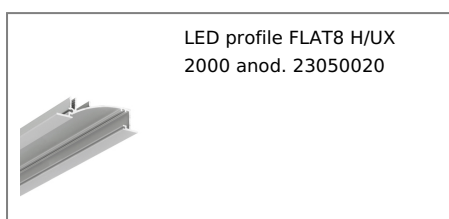

Basic Informations

EAN: 5901597205111 Index: 23050000 Material: aluminium Color: raw aluminium Length [mm]: 2000 Weight [kg]: 0.622 Country of origin: PL	Measurement unit: qty Product packaging dimensions [mm]: 2000 x 53 x 13,5 Bulk packing [qty]: 20 Master packaging type: Bulk Product with gross packaging weight [kg]: 12.44

AVAILABLE COLORS

AVAILABLE VARIANTS

1000 mm, 2000 mm, 3000 mm, 4050 mm