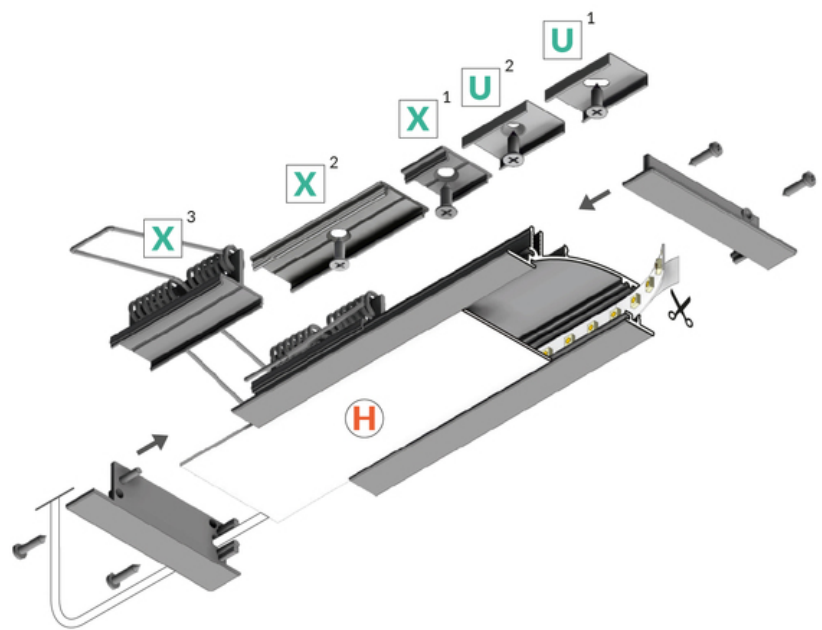

TOPMET LIGHT KŁOSOWICZ WIŚNIEWSKI sp. z o.o.

Ostrowska 354 | 61-312 Poznań | POLAND

tel.: +48 61 872 75 00

info@topmet.pl

pdf card generation date: 10.03.2025

TOPMET®