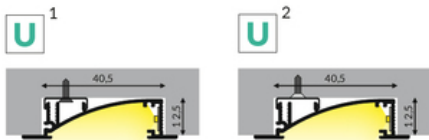

TOPMET LIGHT KŁOSOWICZ WIŚNIEWSKI sp. z o.o.

Ostrowska 354 | 61-312 Poznań | POLAND

tel.: +48 61 872 75 00

info@topmet.pl

pdf card generation date: 10.03.2025

TOPMET®