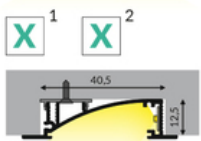

TOPMET LIGHT KŁOSOWICZ WIŚNIEWSKI sp. z o.o.

Ostrowska 354 | 61-312 Poznań | POLAND

tel.: +48 61 872 75 00

info@topmet.pl

pdf card generation date: 10.03.2025

TOPMET®