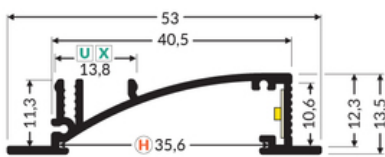

TOPMET LIGHT KŁOSOWICZ WIŚNIEWSKI sp. z o.o.

Ostrowska 354 | 61-312 Poznań | POLAND

tel.: +48 61 872 75 00

info@topmet.pl

pdf card generation date: 10.03.2025

TOPMET®