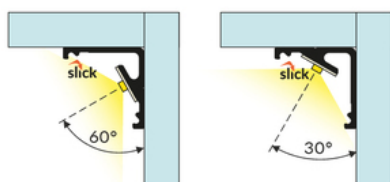

LED PROFILE CABI12 D1E 1000 ANOD.

Corner

Furniture

	<ul style="list-style-type: none">• two lighting angles: 30°/60°• small sizes, no holders and a channel for hiding cables• minimum interference in glass showcase's look• Slick socket	 EU industrial designs  CE  Made in Poland	 Buy product
---	---	---	--