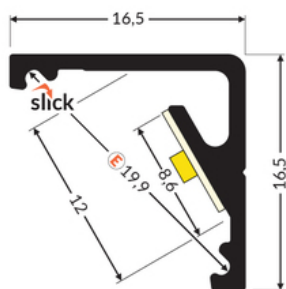

LED PROFILE CABI12 D1E 1000 ANOD.

Corner

Furniture

	<ul style="list-style-type: none">• two lighting angles: 30°/60°• small sizes, no holders and a channel for hiding cables• minimum interference in glass showcase's look• Slick socket	 EU industrial designs  CE  Made in Poland	 Buy product
---	---	---	--

Basic Informations

<p>EAN: 5901597209744 Index: C9010020 Material: aluminium Color: anodized Length [mm]: 1000 Weight [kg]: 0.131 Country of origin: PL</p>	<p>Measurement unit: qty Product packaging dimensions [mm]: 1000 x 16,5 x 16,5 Bulk packing [qty]: 40 Master packaging type: Bulk Product with gross packaging weight [kg]: 5.24</p>
--	--

AVAILABLE COLORS

AVAILABLE VARIANTS

1000 mm, 2000 mm, 3000 mm, 4050 mm

Matching elements

DIFFUSERS

END CAPS