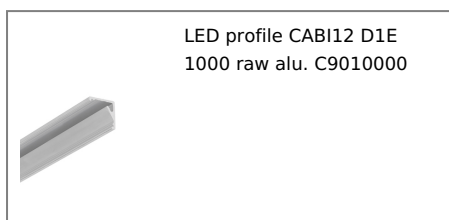

AVAILABLE COLORS

AVAILABLE VARIANTS

1000 mm, 2000 mm, 3000 mm, 4050 mm

Matching elements