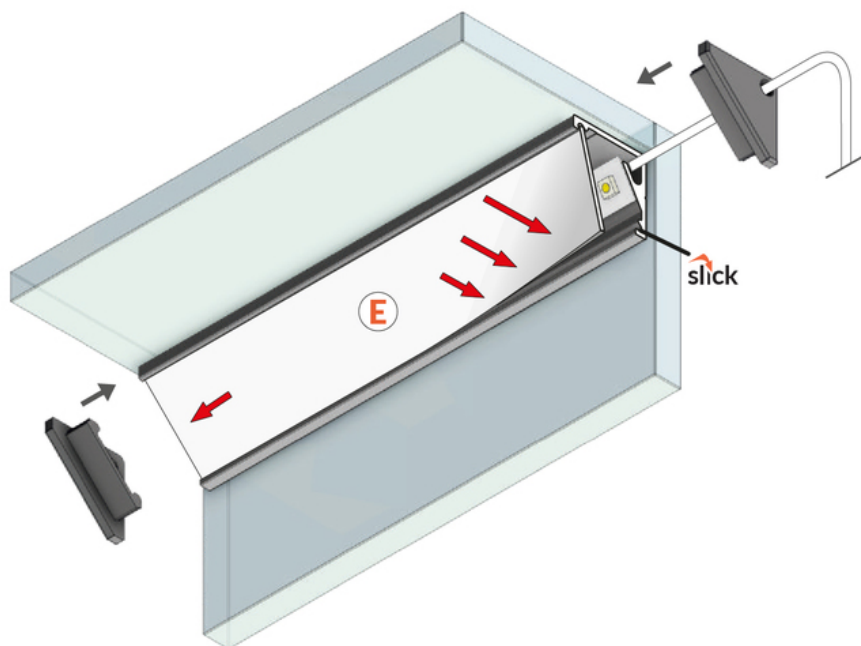

LED PROFILE CABI12 D1E 1000 ANOD.

Corner

Furniture

	<ul style="list-style-type: none">• two lighting angles: 30°/60°• small sizes, no holders and a channel for hiding cables• minimum interference in glass showcase's look• Slick socket	 EU industrial designs  CE  Made in Poland	 Buy product
---	---	---	--

Basic Informations

<p>EAN: 5901597209744 Index: C9010020 Material: aluminium Color: anodized Length [mm]: 1000 Weight [kg]: 0.131 Country of origin: PL</p>	<p>Measurement unit: qty Product packaging dimensions [mm]: 1000 x 16,5 x 16,5 Bulk packing [qty]: 40 Master packaging type: Bulk Product with gross packaging weight [kg]: 5.24</p>
--	--

AVAILABLE COLORS

AVAILABLE VARIANTS

1000 mm, 2000 mm, 3000 mm, 4050 mm

Matching elements

DIFFUSERS

END CAPS