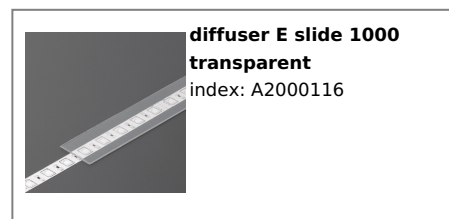

LED PROFILE CABI12 D1E 1000 ANOD.

Corner

Furniture

	<ul style="list-style-type: none">• two lighting angles: 30°/60°• small sizes, no holders and a channel for hiding cables• minimum interference in glass showcase's look• Slick socket	 EU industrial designs  CE  Made in Poland	 Buy product
---	---	---	--

AVAILABLE COLORS

AVAILABLE VARIANTS

1000 mm, 2000 mm, 3000 mm, 4050 mm

Matching elements

DIFFUSERS

END CAPS