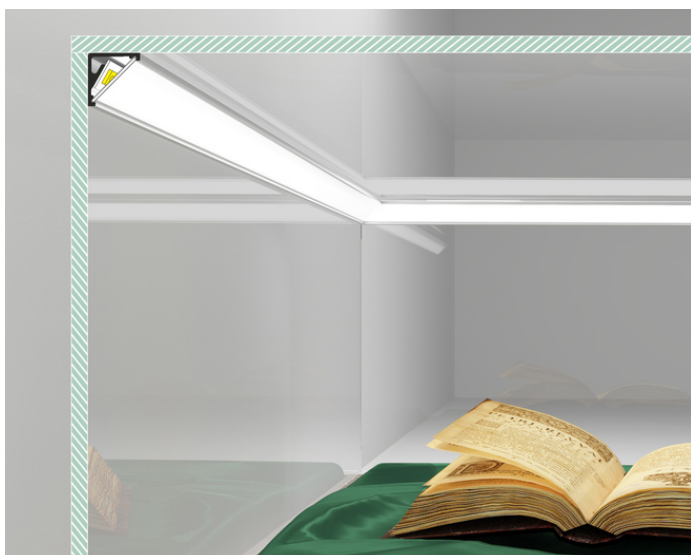

LED PROFILE CABI12 D1E 1000 ANOD.

Corner

Furniture

	<ul style="list-style-type: none">• two lighting angles: 30°/60°• small sizes, no holders and a channel for hiding cables• minimum interference in glass showcase's look• Slick socket	 EU industrial designs  CE  Made in Poland	 Buy product
---	---	---	--

AVAILABLE COLORS

AVAILABLE VARIANTS

1000 mm, 2000 mm, 3000 mm, 4050 mm

Matching elements

DIFFUSERS

END CAPS