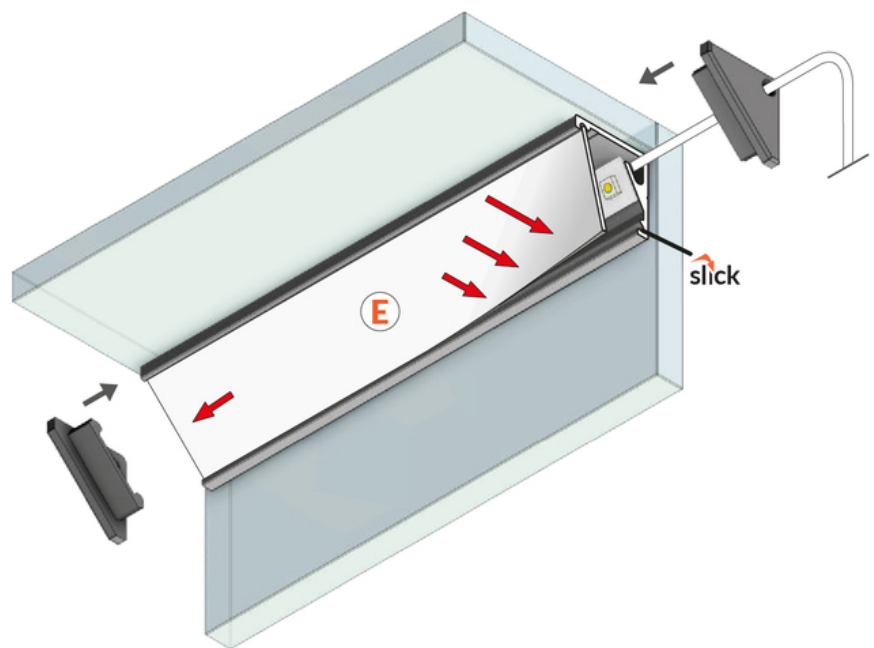

LED PROFILE CABI12 D1E 1000 WHITE PAINTED /PLASTIC BAG

- two lighting angles: 30°/60°
- small sizes, no holders and a channel for hiding cables
- minimum interference in glass showcase's look
- Slick socket

Buy product

Basic Informations

<p>EAN: 5901597209751 Index: C9010001 Material: aluminium Color: white painted Length [mm]: 1000 Weight [kg]: 0.146 Net weight [kg]: 0.005999999999999998 Country of origin: PL</p>	<p>Measurement unit: qty Product packaging dimensions [mm]: 1000 x 16,5 x 16,5 Bulk packing [qty]: 50 Master packaging type: Carton Product with gross packaging weight [kg]: 7.71</p>
--	--

AVAILABLE COLORS

AVAILABLE VARIANTS

1000 mm, 2000 mm, 3000 mm, 4050 mm

Matching elements

DIFFUSERS

END CAPS