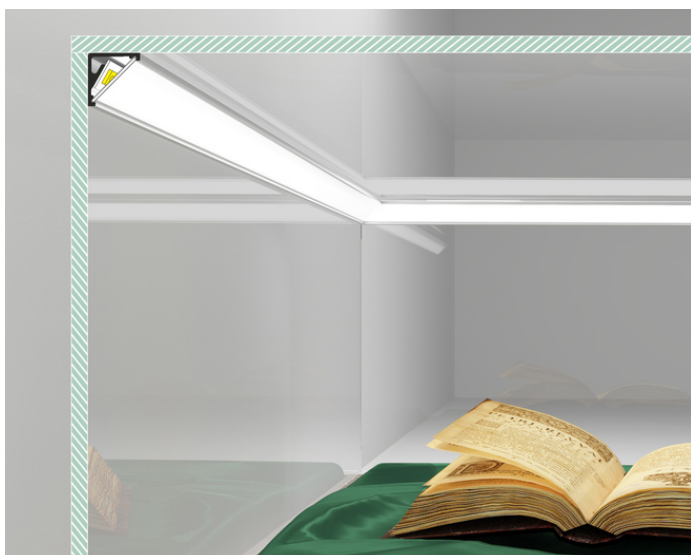

Basic Informations

EAN: 5901597209751 Index: C9010001 Material: aluminium Color: white painted Length [mm]: 1000 Weight [kg]: 0.146 Net weight [kg]: 0.005999999999999998 Country of origin: PL	Measurement unit: qty Product packaging dimensions [mm]: 1000 x 16,5 x 16,5 Bulk packing [qty]: 50 Master packaging type: Carton Product with gross packaging weight [kg]: 7.71