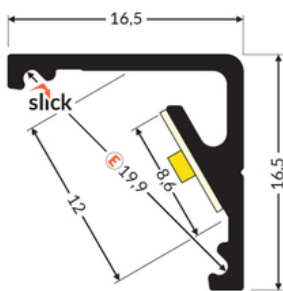

LED PROFILE CABI12 D1E 1000 WHITE PAINTED /PLASTIC BAG

- two lighting angles: 30°/60°
- small sizes, no holders and a channel for hiding cables
- minimum interference in glass showcase's look
- Slick socket

Buy product

Basic Informations

<p>EAN: 5901597209751 Index: C9010001 Material: aluminium Color: white painted Length [mm]: 1000 Weight [kg]: 0.146 Net weight [kg]: 0.005999999999999998 Country of origin: PL</p>	<p>Measurement unit: qty Product packaging dimensions [mm]: 1000 x 16,5 x 16,5 Bulk packing [qty]: 50 Master packaging type: Carton Product with gross packaging weight [kg]: 7.71</p>
--	--

AVAILABLE COLORS

AVAILABLE VARIANTS

1000 mm, 2000 mm, 3000 mm, 4050 mm

Matching elements

DIFFUSERS

END CAPS