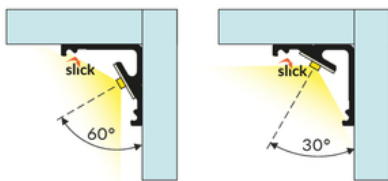

LED PROFILE CABI12 D1E 1000 WHITE PAINTED /PLASTIC BAG

- two lighting angles: 30°/60°
- small sizes, no holders and a channel for hiding cables
- minimum interference in glass showcase's look
- Slick socket

Buy product