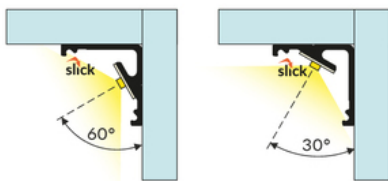

LED PROFILE CABI12 D1E 2000 RAW ALU.

Corner

Furniture

	<ul style="list-style-type: none">• two lighting angles: 30°/60°• small sizes, no holders and a channel for hiding cables• minimum interference in glass showcase's look• Slick socket	<p> CE</p> <p> EU industrial designs</p> <p> Made in Poland</p>	 <p>Buy product</p>
---	---	--	--