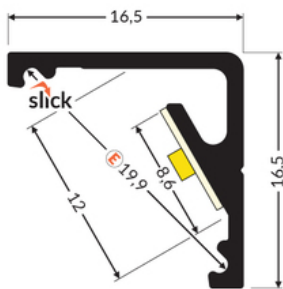

LED PROFILE CABI12 D1E 2000 RAW ALU.

Corner

Furniture

	<ul style="list-style-type: none">• two lighting angles: 30°/60°• small sizes, no holders and a channel for hiding cables• minimum interference in glass showcase's look• Slick socket	<p> CE</p> <p> EU industrial designs</p> <p> Made in Poland</p>	 <p>Buy product</p>
---	---	--	--

Basic Informations

<p>EAN: 5901597209713 Index: C9020000 Material: aluminium Color: raw aluminium Length [mm]: 2000 Weight [kg]: 0.262 Country of origin: PL</p>	<p>Measurement unit: qty Product packaging dimensions [mm]: 2000 x 16,5 x 16,5 Bulk packing [qty]: 40 Master packaging type: Bulk Product with gross packaging weight [kg]: 10.48</p>
---	---

AVAILABLE COLORS

AVAILABLE VARIANTS

1000 mm, 2000 mm, 3000 mm, 4050 mm

Matching elements

DIFFUSERS

END CAPS