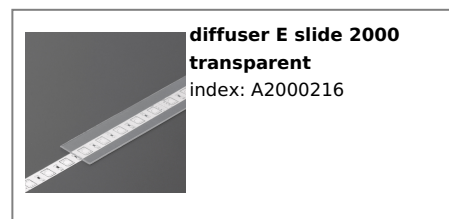

LED PROFILE CABI12 D1E 2000 RAW ALU.

Corner

Furniture

	<ul style="list-style-type: none">• two lighting angles: 30°/60°• small sizes, no holders and a channel for hiding cables• minimum interference in glass showcase's look• Slick socket	<p> CE</p> <p> EU industrial designs</p> <p> Made in Poland</p>	 <p>Buy product</p>
---	---	--	--

Basic Informations

<p>EAN: 5901597209713 Index: C9020000 Material: aluminium Color: raw aluminium Length [mm]: 2000 Weight [kg]: 0.262 Country of origin: PL</p>	<p>Measurement unit: qty Product packaging dimensions [mm]: 2000 x 16,5 x 16,5 Bulk packing [qty]: 40 Master packaging type: Bulk Product with gross packaging weight [kg]: 10.48</p>
---	---

AVAILABLE COLORS

AVAILABLE VARIANTS

1000 mm, 2000 mm, 3000 mm, 4050 mm

Matching elements

DIFFUSERS

END CAPS