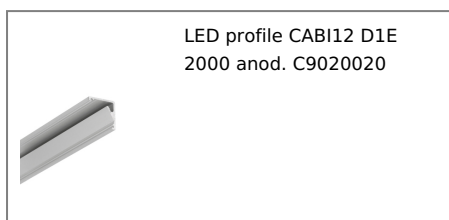

AVAILABLE COLORS

AVAILABLE VARIANTS

1000 mm, 2000 mm, 3000 mm, 4050 mm

Matching elements