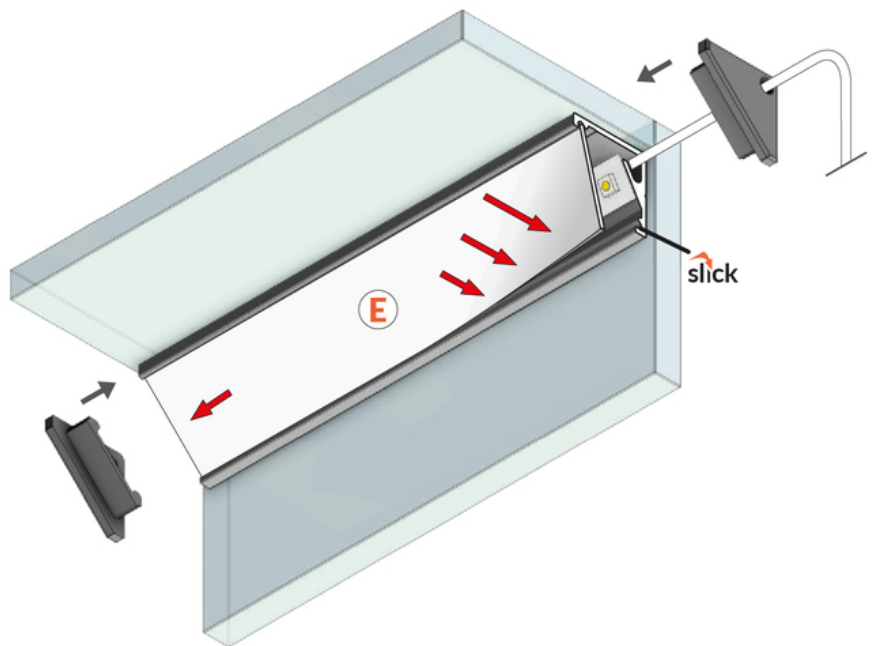

LED PROFILE CABI12 D1E 2000 RAW ALU.

Corner

Furniture

	<ul style="list-style-type: none">• two lighting angles: 30°/60°• small sizes, no holders and a channel for hiding cables• minimum interference in glass showcase's look• Slick socket	<p> CE</p> <p> EU industrial designs</p> <p> Made in Poland</p>	 <p>Buy product</p>
---	---	--	--

Basic Informations

<p>EAN: 5901597209713 Index: C9020000 Material: aluminium Color: raw aluminium Length [mm]: 2000 Weight [kg]: 0.262 Country of origin: PL</p>	<p>Measurement unit: qty Product packaging dimensions [mm]: 2000 x 16,5 x 16,5 Bulk packing [qty]: 40 Master packaging type: Bulk Product with gross packaging weight [kg]: 10.48</p>
---	---

AVAILABLE COLORS

AVAILABLE VARIANTS

1000 mm, 2000 mm, 3000 mm, 4050 mm

Matching elements

DIFFUSERS

END CAPS