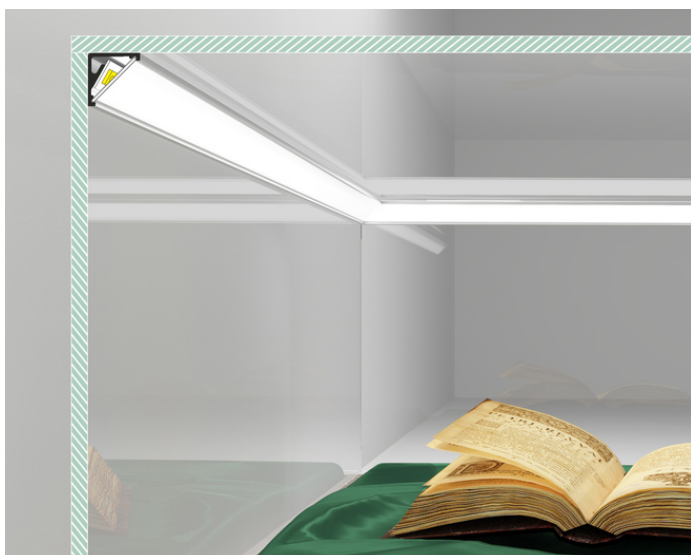

LED PROFILE CABI12 D1E 2000 RAW ALU.

Corner

Furniture

	<ul style="list-style-type: none">• two lighting angles: 30°/60°• small sizes, no holders and a channel for hiding cables• minimum interference in glass showcase's look• Slick socket	<p> CE</p> <p> EU industrial designs</p> <p> Made in Poland</p>	 <p>Buy product</p>
---	---	--	--

Basic Informations

<p>EAN: 5901597209713 Index: C9020000 Material: aluminium Color: raw aluminium Length [mm]: 2000 Weight [kg]: 0.262 Country of origin: PL</p>	<p>Measurement unit: qty Product packaging dimensions [mm]: 2000 x 16,5 x 16,5 Bulk packing [qty]: 40 Master packaging type: Bulk Product with gross packaging weight [kg]: 10.48</p>
---	---

AVAILABLE COLORS

AVAILABLE VARIANTS

1000 mm, 2000 mm, 3000 mm, 4050 mm

Matching elements

DIFFUSERS

END CAPS