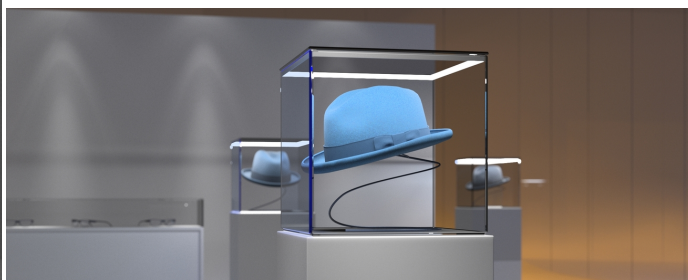

LED PROFILE CABI12 DUO D1E 1000 ANOD.

Furniture

Corner

	<ul style="list-style-type: none"> • designed for displaying products in glass cases • two places to insert the LED strip • minimalist, unobtrusive • much lighter than the original 	<ul style="list-style-type: none">  EU industrial designs  CE  Made in Poland 	 <p>Buy product</p>
---	--	---	--

AVAILABLE COLORS

 <p>LED profile CABI12 DUO D1E 1000 raw alu. K2000100</p>	 <p>LED profile CABI12 DUO D1E 1000 white painted /plastic bag K2000101</p>	 <p>LED profile CABI12 DUO D1E 1000 black anod. /plastic bag K2000121</p>
--	--	--