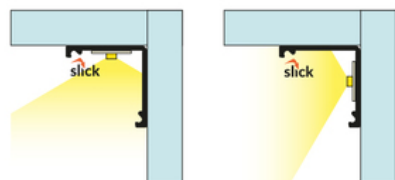

LED PROFILE CABI12 DUO D1E 1000 ANOD.

Furniture

Corner

	<ul style="list-style-type: none"> • designed for displaying products in glass cases • two places to insert the LED strip • minimalist, unobtrusive • much lighter than the original 	<ul style="list-style-type: none">  EU industrial designs  CE  Made in Poland 	 <p>Buy product</p>
---	--	---	--