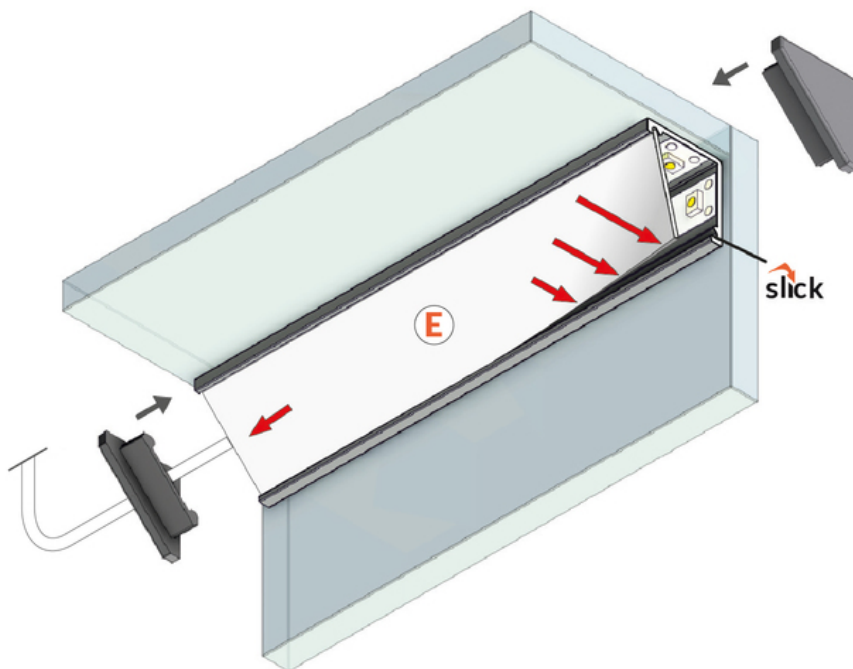

LED PROFILE CABI12 DUO D1E 1000 ANOD.

Furniture

Corner

	<ul style="list-style-type: none"> • designed for displaying products in glass cases • two places to insert the LED strip • minimalist, unobtrusive • much lighter than the original 	<ul style="list-style-type: none">  EU industrial designs  CE  Made in Poland 	 <p>Buy product</p>
---	--	---	--

AVAILABLE VARIANTS

1000 mm, 2000 mm, 3000 mm, 4050 mm

Matching elements

DIFFUSERS

 <p>diffuser E slide 1000 opal index: A2000138</p>	 <p>diffuser E slide 1000 frosted index: A2000139</p>	 <p>diffuser E slide 1000 transparent index: A2000116</p>
--	---	---