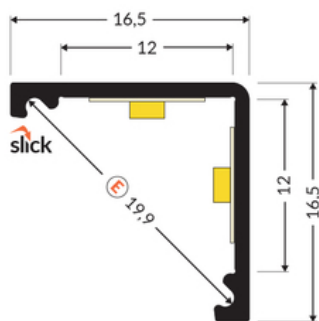

LED PROFILE CABI12 DUO D1E 1000 ANOD.

Furniture

Corner

	<ul style="list-style-type: none"> • designed for displaying products in glass cases • two places to insert the LED strip • minimalist, unobtrusive • much lighter than the original 	<ul style="list-style-type: none">  EU industrial designs  CE  Made in Poland 	 <p>Buy product</p>
---	--	---	--

Basic Informations

EAN: 5901597225799 Index: K2000120 Material: aluminium Color: anodized Length [mm]: 1000 Weight [kg]: 0.098 Country of origin: PL	Measurement unit: qty Product packaging dimensions [mm]: 1000 x 16,5 x 16,5 Bulk packing [qty]: 40 Master packaging type: Bulk Product with gross packaging weight [kg]: 3.92
---	---

AVAILABLE VARIANTS

1000 mm, 2000 mm, 3000 mm, 4050 mm

Matching elements

DIFFUSERS

 <p>diffuser E slide 1000 opal index: A2000138</p>	 <p>diffuser E slide 1000 frosted index: A2000139</p>	 <p>diffuser E slide 1000 transparent index: A2000116</p>
--	---	---