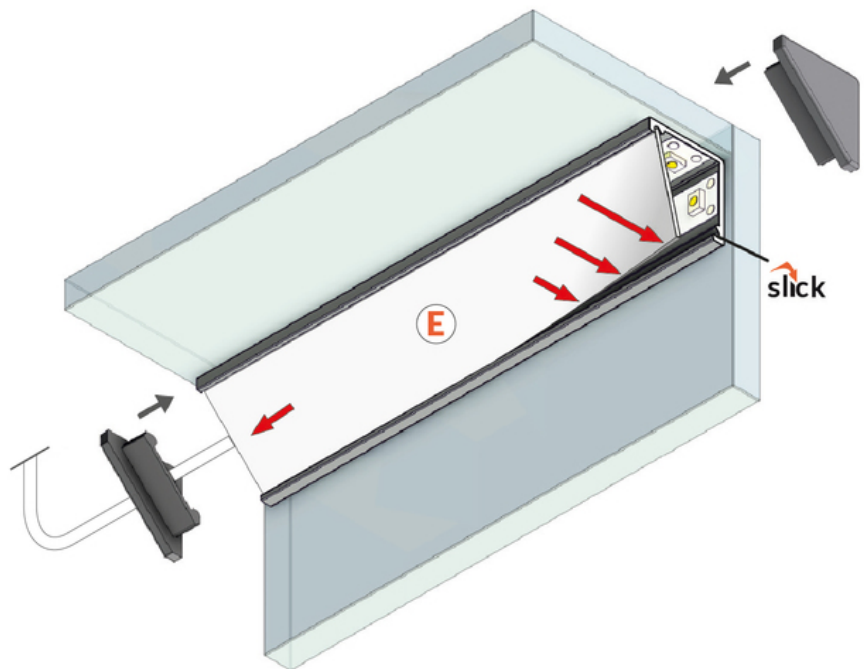

LED PROFILE CABI12 DUO D1E 1000 BLACK ANOD. /PLASTIC BAG

Corner

Furniture

	<ul style="list-style-type: none"> • designed for displaying products in glass cases • two places to insert the LED strip • minimalist, unobtrusive • much lighter than the original 	<ul style="list-style-type: none">  EU industrial designs  CE  Made in Poland 	 <p>Buy product</p>
---	--	---	--

AVAILABLE VARIANTS

1000 mm, 2000 mm, 3000 mm, 4050 mm

Matching elements

DIFFUSERS

 <p>diffuser E slide 1000 opal index: A2000138</p>	 <p>diffuser E slide 1000 frosted index: A2000139</p>	 <p>diffuser E slide 1000 transparent index: A2000116</p>
--	---	--