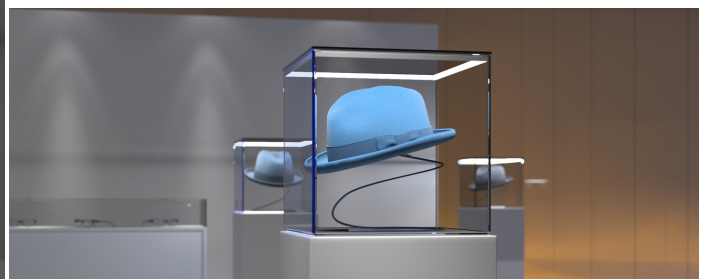

LED PROFILE CABI12 DUO D1E 1000 BLACK ANOD. /PLASTIC BAG

Corner

Furniture

	<ul style="list-style-type: none"> • designed for displaying products in glass cases • two places to insert the LED strip • minimalist, unobtrusive • much lighter than the original 	<ul style="list-style-type: none">  EU industrial designs  CE  Made in Poland 	 <p>Buy product</p>
---	--	---	--