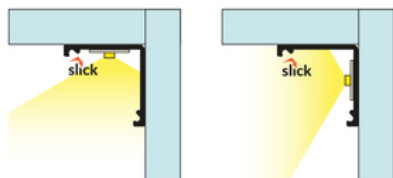

LED PROFILE CABI12 DUO D1E 1000 BLACK ANOD. /PLASTIC BAG

Corner

Furniture

	<ul style="list-style-type: none"> • designed for displaying products in glass cases • two places to insert the LED strip • minimalist, unobtrusive • much lighter than the original 	<ul style="list-style-type: none">  EU industrial designs  CE  Made in Poland 	 <p>Buy product</p>
---	--	---	--