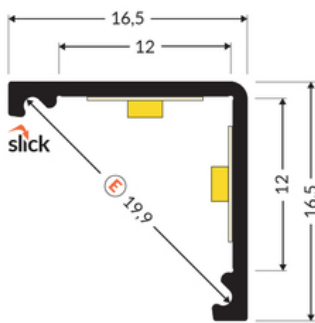

LED PROFILE CABI12 DUO D1E 1000 BLACK ANOD. /PLASTIC BAG

Corner

Furniture

	<ul style="list-style-type: none"> • designed for displaying products in glass cases • two places to insert the LED strip • minimalist, unobtrusive • much lighter than the original 	<ul style="list-style-type: none">  EU industrial designs  CE  Made in Poland 	 <p>Buy product</p>
---	--	---	--

Basic Informations

<p>EAN: 5901597225805 Index: K2000121 Material: aluminium Color: black anodized Length [mm]: 1000 Weight [kg]: 0.104 Net weight [kg]: 0.005999999999999999 Country of origin: PL</p>	<p>Measurement unit: qty Product packaging dimensions [mm]: 1000 x 16,5 x 16,5 Bulk packing [qty]: 40 Master packaging type: Carton Product with gross packaging weight [kg]: 4.57</p>
--	--

AVAILABLE VARIANTS

1000 mm, 2000 mm, 3000 mm, 4050 mm

Matching elements

DIFFUSERS

 <p>diffuser E slide 1000 opal index: A2000138</p>	 <p>diffuser E slide 1000 frosted index: A2000139</p>	 <p>diffuser E slide 1000 transparent index: A2000116</p>
--	---	--