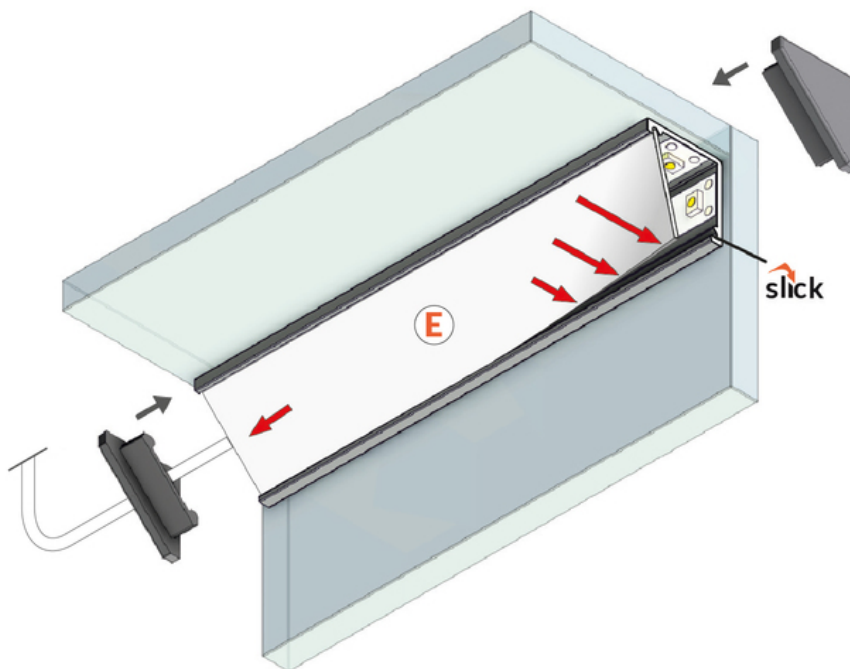

LED PROFILE CABI12 DUO D1E 2000 ANOD.

Furniture

Corner

- designed for displaying products in glass cases
- two places to insert the LED strip
- minimalist, unobtrusive
- much lighter than the original

EU industrial designs

CE

Made in Poland

Buy product