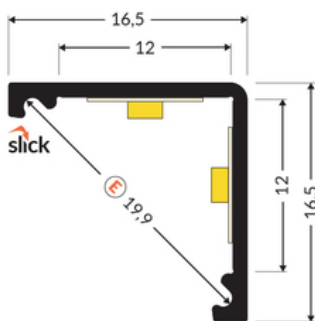

# LED PROFILE CABI12 DUO D1E 2000 ANOD.

Furniture

Corner

- designed for displaying products in glass cases
- two places to insert the LED strip
- minimalist, unobtrusive
- much lighter than the original

EU industrial designs

## Basic Informations

EAN: 5901597226024 Index: K2000220 Material: aluminium Color: anodized Length [mm]: 2000 Weight [kg]: 0.196 Country of origin: PL	Measurement unit: qty Product packaging dimensions [mm]: 2000 x 16,5 x 16,5 Bulk packing [qty]: 40 Master packaging type: Bulk Product with gross packaging weight [kg]: 7.84
---	---

## AVAILABLE VARIANTS

1000 mm, 2000 mm, 3000 mm, 4050 mm