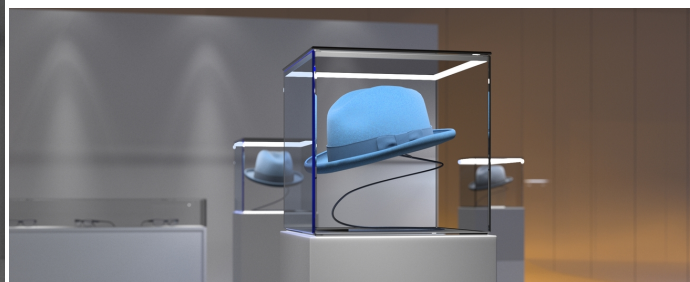

LED PROFILE CABI12 DUO D1E 2000 ANOD.

Furniture

Corner

- designed for displaying products in glass cases
- two places to insert the LED strip
- minimalist, unobtrusive
- much lighter than the original

EU industrial designs

CE

Made in Poland

Buy product