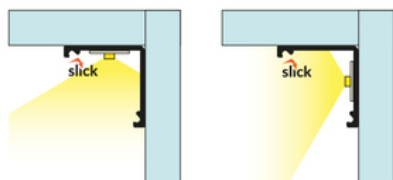

LED PROFILE CABI12 DUO D1E 2000 ANOD.

Furniture

Corner

- designed for displaying products in glass cases
- two places to insert the LED strip
- minimalist, unobtrusive
- much lighter than the original

EU industrial designs

CE

Made in Poland

Buy product