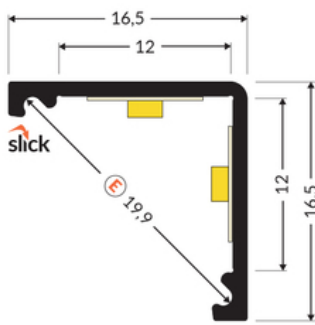

# LED PROFILE CABI12 DUO D1E 2000 BLACK ANOD. /PLASTIC BAG

Corner

Furniture

	<ul style="list-style-type: none"> <li>• designed for displaying products in glass cases</li> <li>• two places to insert the LED strip</li> <li>• minimalist, unobtrusive</li> <li>• much lighter than the original</li> </ul>	<ul style="list-style-type: none"> <li> EU industrial designs</li> <li> CE</li> <li> Made in Poland</li> </ul>	 <p>Buy product</p>
---	--	---	--

## Basic Informations

EAN: 5901597226031 Index: K2000221 Material: aluminium Color: black anodized Length [mm]: 2000 Weight [kg]: 0.208 Net weight [kg]: 0.012 Country of origin: PL	Measurement unit: qty Product packaging dimensions [mm]: 2000 x 16,5 x 16,5 Bulk packing [qty]: 40 Master packaging type: Carton Product with gross packaging weight [kg]: 9.38
---	---

## AVAILABLE VARIANTS

1000 mm, 2000 mm, 3000 mm, 4050 mm