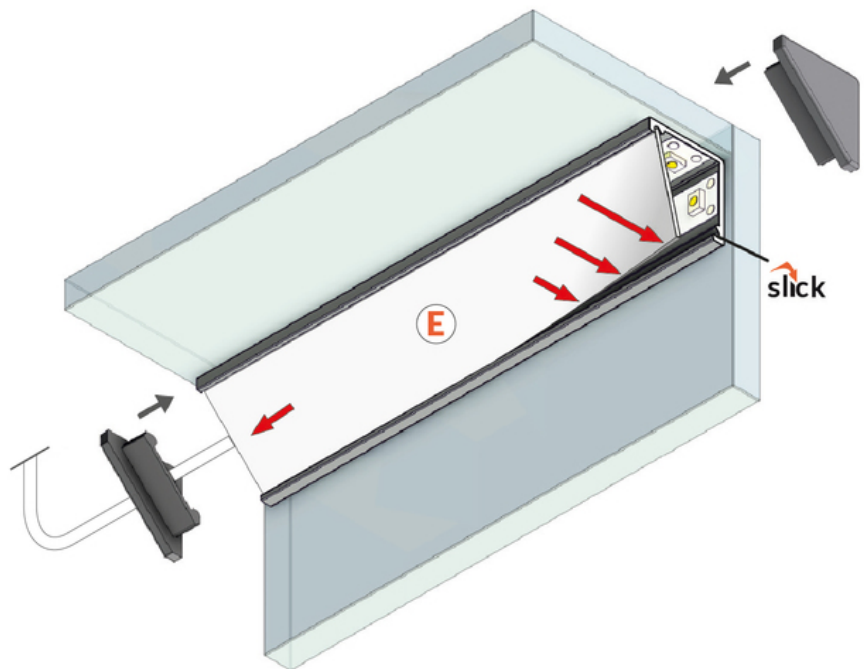

# LED PROFILE CABI12 DUO D1E 2000 BLACK ANOD. /PLASTIC BAG

Corner

Furniture

	<ul style="list-style-type: none"> <li>• designed for displaying products in glass cases</li> <li>• two places to insert the LED strip</li> <li>• minimalist, unobtrusive</li> <li>• much lighter than the original</li> </ul>	<ul style="list-style-type: none"> <li> EU industrial designs</li> <li> CE</li> <li> Made in Poland</li> </ul>	 <p>Buy product</p>
---	--	---	--

## AVAILABLE VARIANTS

1000 mm, 2000 mm, 3000 mm, 4050 mm