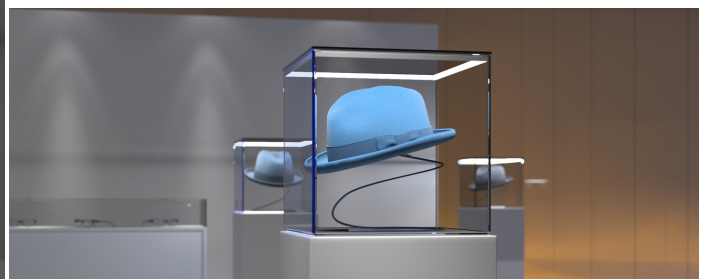

# LED PROFILE CABI12 DUO D1E 2000 BLACK ANOD. /PLASTIC BAG

Corner

Furniture

	<ul style="list-style-type: none"> <li>• designed for displaying products in glass cases</li> <li>• two places to insert the LED strip</li> <li>• minimalist, unobtrusive</li> <li>• much lighter than the original</li> </ul>	<ul style="list-style-type: none"> <li> EU industrial designs</li> <li> CE</li> <li> Made in Poland</li> </ul>	 <p>Buy product</p>
---	--	---	--