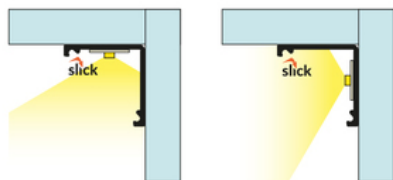

# LED PROFILE CABI12 DUO D1E 2000 BLACK ANOD. /PLASTIC BAG

Corner

Furniture

	<ul style="list-style-type: none"> <li>• designed for displaying products in glass cases</li> <li>• two places to insert the LED strip</li> <li>• minimalist, unobtrusive</li> <li>• much lighter than the original</li> </ul>	<ul style="list-style-type: none"> <li> EU industrial designs</li> <li> CE</li> <li> Made in Poland</li> </ul>	 <p>Buy product</p>
---	--	---	--