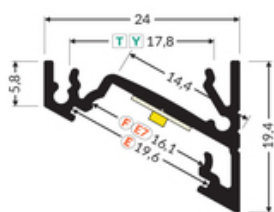

1*
end cap E7
zaślepka E7

TOPMET LIGHT KŁOSOWICZ WIŚNIEWSKI sp. z o.o.

Ostrowska 354 | 61-312 Poznań | POLAND

tel.: +48 61 872 75 00

info@topmet.pl

pdf card generation date: 10.03.2025