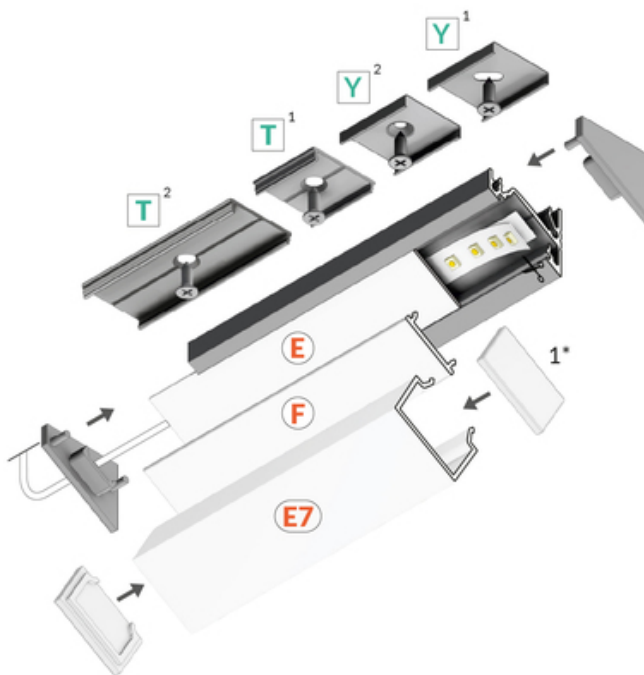

1*
end cap E7
zaślepka E7

TOPMET LIGHT KŁOSOWICZ WIŚNIEWSKI sp. z o.o.

Ostrowska 354 | 61-312 Poznań | POLAND

tel.: +48 61 872 75 00

info@topmet.pl

pdf card generation date: 10.03.2025