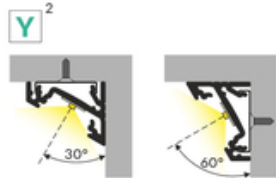

1*
end cap E7
zaślepka E7

TOPMET LIGHT KŁOSOWICZ WIŚNIEWSKI sp. z o.o.

Ostrowska 354 | 61-312 Poznań | POLAND

tel.: +48 61 872 75 00

info@topmet.pl

pdf card generation date: 10.03.2025