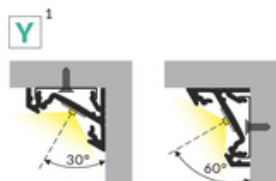

1*
end cap E7
zaślepka E7

TOPMET LIGHT KŁOSOWICZ WIŚNIEWSKI sp. z o.o.

Ostrowska 354 | 61-312 Poznań | POLAND

tel.: +48 61 872 75 00

info@topmet.pl

pdf card generation date: 10.03.2025