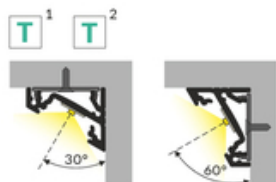

1*
end cap E7
zaślepka E7

TOPMET LIGHT KŁOSOWICZ WIŚNIEWSKI sp. z o.o.

Ostrowska 354 | 61-312 Poznań | POLAND

tel.: +48 61 872 75 00

info@topmet.pl

pdf card generation date: 10.03.2025