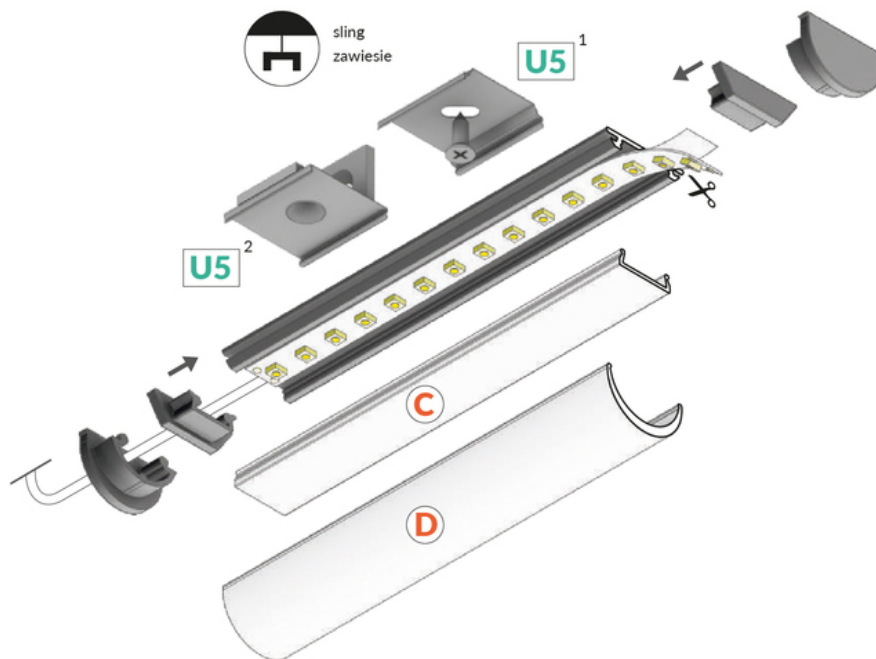

LED PROFILE ARC12 CD/U5 1000 BLACK PAINTED /PLASTIC

BAG

Furniture

	<ul style="list-style-type: none">flexible aluminium profile, possibility of bending in two directionsthe profile keeps the shape of the bendminimum bending radius: 50 cmdecorative and illuminating purpose of the profilepossibility of using two diffusers - better light scatteringpossible outside installation (with D diffuser and waterproof LED strip used)	 <p>EU industrial designs</p>  <p>CE</p>  <p>Made in Poland</p>	 <p>Buy product</p>
---	--	--	--

Basic Informations

EAN: 5901597229254 Index: B2000002 Material: aluminium Length [mm]: 1000 Weight [kg]: 0.087 Net weight [kg]: 0.005999999999999999 Country of origin: PL	Measurement unit: qty Product packaging dimensions [mm]: 1000 x 20 x 3,3 Bulk packing [qty]: 60 Master packaging type: Carton Product with gross packaging weight [kg]: 5.63
---	--

MOUNTINGS

**mounting plate U5 cone
inox [500pcs]**
index: B2940019W

**mounting plate U5 cone
inox [20pcs]**
index: B2940019

END CAPS

**end cap ARC12 black
[20pcs]**
index: B2960002

**end cap ARC12 D black
[20pcs]**
index: B2980002

MOUNTING PLATES

**mounting plate U5 side
black [20pcs]**
index: B2920002