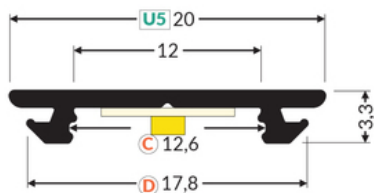

LED PROFILE ARC12 CD/U5 1000 BLACK PAINTED /PLASTIC

BAG

Furniture

	<ul style="list-style-type: none">flexible aluminium profile, possibility of bending in two directionsthe profile keeps the shape of the bendminimum bending radius: 50 cmdecorative and illuminating purpose of the profilepossibility of using two diffusers - better light scatteringpossible outside installation (with D diffuser and waterproof LED strip used)	 <p>EU industrial designs</p>  <p>CE</p>  <p>Made in Poland</p>	 <p>Buy product</p>
---	--	--	--

Basic Informations

EAN: 5901597229254 Index: B2000002 Material: aluminium Length [mm]: 1000 Weight [kg]: 0.087 Net weight [kg]: 0.005999999999999999 Country of origin: PL	Measurement unit: qty Product packaging dimensions [mm]: 1000 x 20 x 3,3 Bulk packing [qty]: 60 Master packaging type: Carton Product with gross packaging weight [kg]: 5.63
---	--