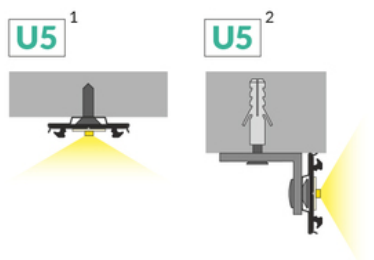

LED PROFILE ARC12 CD/U5 1000 BLACK PAINTED /PLASTIC

BAG

Furniture

	<ul style="list-style-type: none">flexible aluminium profile, possibility of bending in two directionsthe profile keeps the shape of the bendminimum bending radius: 50 cmdecorative and illuminating purpose of the profilepossibility of using two diffusers - better light scatteringpossible outside installation (with D diffuser and waterproof LED strip used)	 <p>EU industrial designs</p>  <p>CE</p>  <p>Made in Poland</p>	 <p>Buy product</p>
---	--	--	--

Basic Informations

EAN: 5901597229254 Index: B2000002 Material: aluminium Length [mm]: 1000 Weight [kg]: 0.087 Net weight [kg]: 0.005999999999999999 Country of origin: PL	Measurement unit: qty Product packaging dimensions [mm]: 1000 x 20 x 3,3 Bulk packing [qty]: 60 Master packaging type: Carton Product with gross packaging weight [kg]: 5.63
---	--