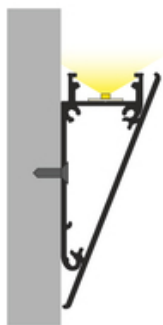

# LED PROFILE WALLE12 BCD 1000 ANOD.

Architectural

	<ul style="list-style-type: none"><li>• mounted directly to a wall or ceiling</li><li>• 7 types of matching diffusers</li><li>• possibility of outdoor using (with D diffuser and waterproof LED strip)</li></ul>	<p> EU industrial designs</p> <p> CE</p> <p> Made in Poland</p>	 <p>Buy product</p>
---	---	--	--