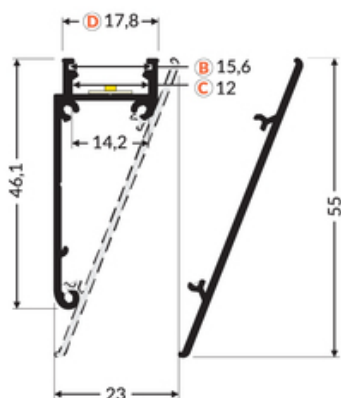

# LED PROFILE WALLE12 BCD 1000 ANOD.

Architectural

	<ul style="list-style-type: none"><li>• mounted directly to a wall or ceiling</li><li>• 7 types of matching diffusers</li><li>• possibility of outdoor using (with D diffuser and waterproof LED strip)</li></ul>	<p> EU industrial designs</p> <p> CE</p> <p> Made in Poland</p>	 <p>Buy product</p>
---	---	--	--

## Basic Informations

EAN: 5901597208952 Index: B8010020 Material: aluminium Color: anodized Length [mm]: 1000 Weight [kg]: 0.293 Country of origin: PL	Measurement unit: qty Product packaging dimensions [mm]: 1000 x 17,8 x 46,1 Bulk packing [qty]: 20 Master packaging type: Bulk Product with gross packaging weight [kg]: 5.86
---	---

## AVAILABLE VARIANTS

1000 mm, 2000 mm, 3000 mm, 4050 mm