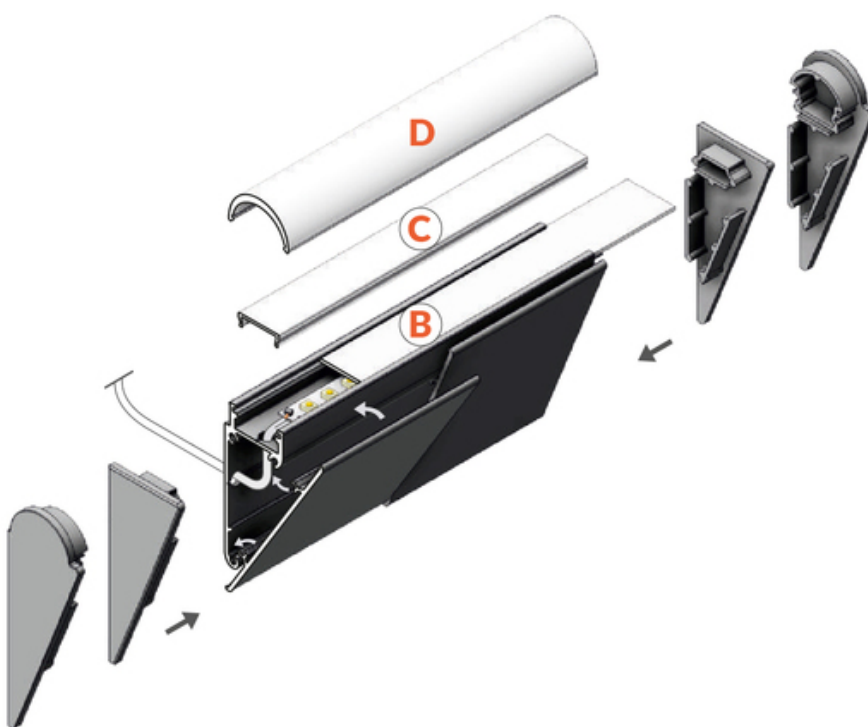

# LED PROFILE WALLE12 BCD 1000 ANOD.

Architectural

	<ul style="list-style-type: none"><li>• mounted directly to a wall or ceiling</li><li>• 7 types of matching diffusers</li><li>• possibility of outdoor using (with D diffuser and waterproof LED strip)</li></ul>	<p> EU industrial designs</p> <p> CE</p> <p> Made in Poland</p>	 <p>Buy product</p>
---	---	--	--

## Basic Informations

EAN: 5901597208952 Index: B8010020 Material: aluminium Color: anodized Length [mm]: 1000 Weight [kg]: 0.293 Country of origin: PL	Measurement unit: qty Product packaging dimensions [mm]: 1000 x 17,8 x 46,1 Bulk packing [qty]: 20 Master packaging type: Bulk Product with gross packaging weight [kg]: 5.86
---	---

## AVAILABLE VARIANTS

1000 mm, 2000 mm, 3000 mm, 4050 mm