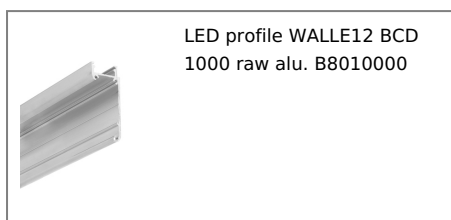

Basic Informations

EAN: 5901597208952 Index: B8010020 Material: aluminium Color: anodized Length [mm]: 1000 Weight [kg]: 0.293 Country of origin: PL	Measurement unit: qty Product packaging dimensions [mm]: 1000 x 17,8 x 46,1 Bulk packing [qty]: 20 Master packaging type: Bulk Product with gross packaging weight [kg]: 5.86

AVAILABLE COLORS