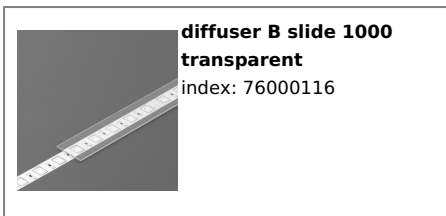

END CAPS

CONNECTORS

COMPLEMENTARY PROFILE