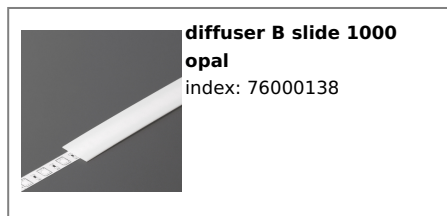

Matching elements

DIFFUSERS