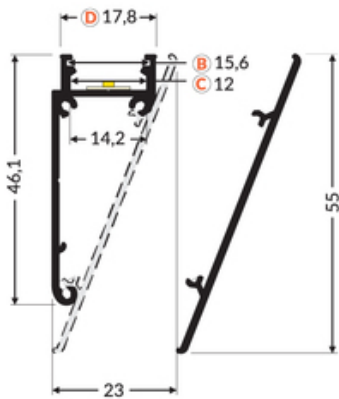

TOPMET LIGHT KŁOSOWICZ WIŚNIEWSKI sp. z o.o.

Ostrowska 354 | 61-312 Poznań | POLAND

tel.: +48 61 872 75 00

info@topmet.pl

pdf card generation date: 10.03.2025

TOPMET®