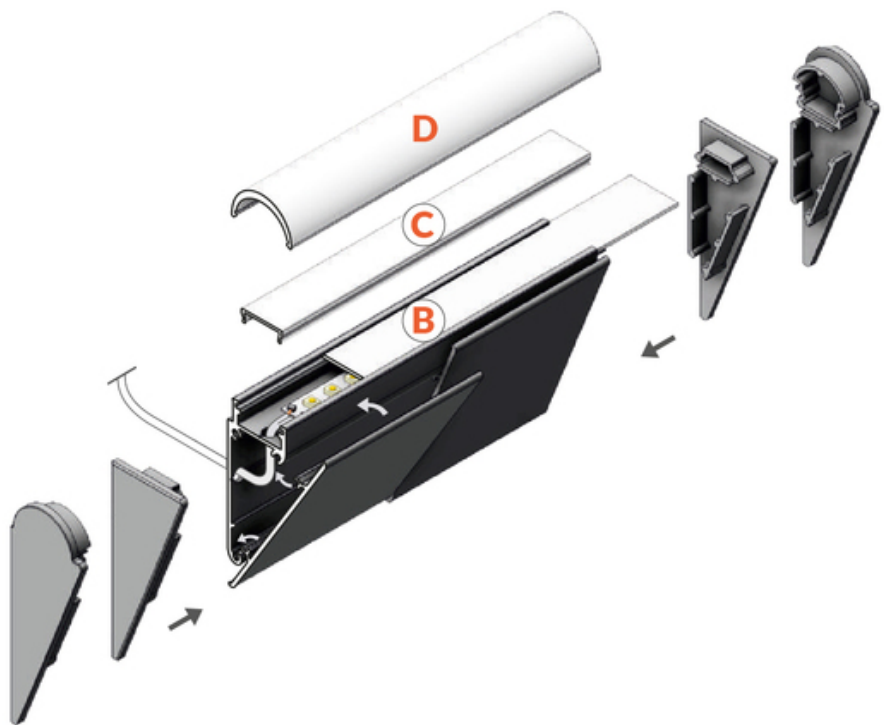

TOPMET LIGHT KŁOSOWICZ WIŚNIEWSKI sp. z o.o.

Ostrowska 354 | 61-312 Poznań | POLAND

tel.: +48 61 872 75 00

info@topmet.pl

pdf card generation date: 10.03.2025

TOPMET®