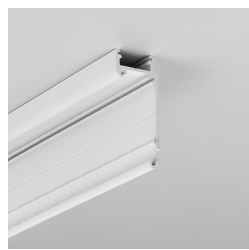

LED PROFILE WALLE12 BCD 1000 WHITE PAINTED /PLASTIC BAG

Architectural

- mounted directly to a wall or ceiling
- 7 types of matching diffusers
- possibility of outdoor using (with D diffuser and waterproof LED strip)

AVAILABLE COLORS

AVAILABLE VARIANTS

1000 mm, 2000 mm, 3000 mm, 4050 mm

Matching elements

DIFFUSERS

**diffuser B slide 1000
transparent**
index: 76000116

END CAPS

**end cap WALLE12 D
white [20pcs]**
index: B8890001