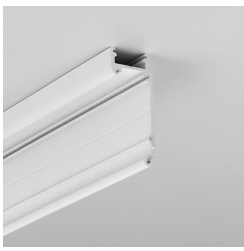

LED PROFILE WALLE12 BCD 2000 WHITE PAINTED /PLASTIC BAG

Architectural

- mounted directly to a wall or ceiling
- 7 types of matching diffusers
- possibility of outdoor using (with D diffuser and waterproof LED strip)

AVAILABLE COLORS

AVAILABLE VARIANTS

1000 mm, 2000 mm, 3000 mm, 4050 mm

Matching elements

DIFFUSERS

**diffuser B slide 2000
transparent**
index: 76000216

END CAPS

**end cap WALLE12 D
white [20pcs]**
index: B8890001