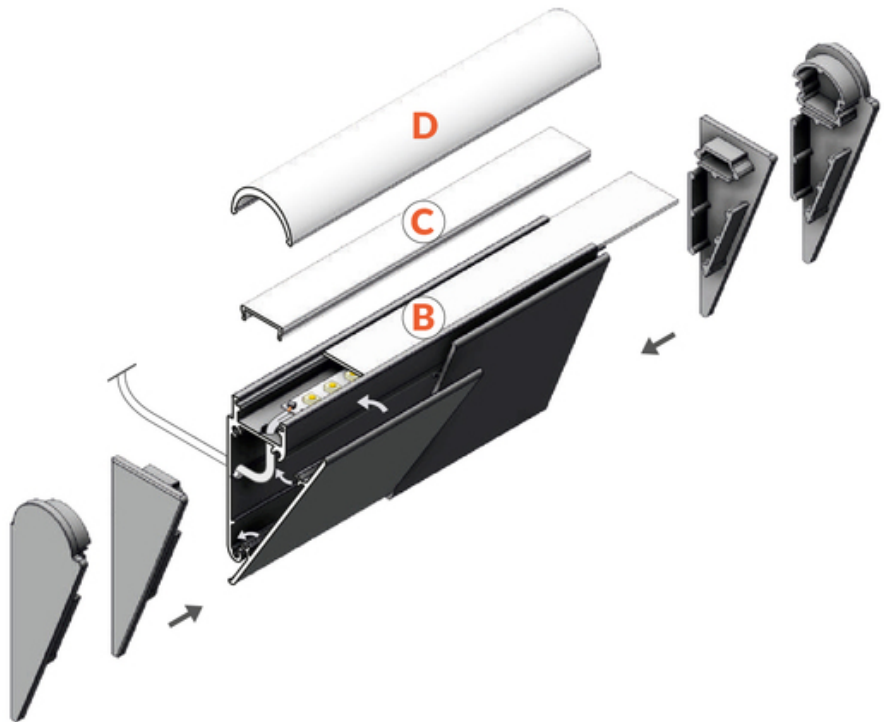

TOPMET LIGHT KŁOSOWICZ WIŚNIEWSKI sp. z o.o.

Ostrowska 354 | 61-312 Poznań | POLAND

tel.: +48 61 872 75 00

info@topmet.pl

pdf card generation date: 10.03.2025