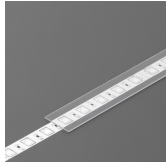

LED PROFILE WALLE12 BCD 2000 WHITE PAINTED /PLASTIC BAG

Architectural

- mounted directly to a wall or ceiling
- 7 types of matching diffusers
- possibility of outdoor using (with D diffuser and waterproof LED strip)

AVAILABLE COLORS

AVAILABLE VARIANTS

1000 mm, 2000 mm, 3000 mm, 4050 mm

Matching elements

DIFFUSERS

**diffuser B slide 2000
transparent**
index: 76000216

END CAPS

**end cap WALLE12 D
white [20pcs]**
index: B8890001

**end cap WALLE12 white
[20pcs]**
index: B8900001

CONNECTORS

**connector WALLE12
180deg inox /plastic bag**
index: B8950019

**connector WALLE12
90deg white painted
/plastic bag**
index: B8910001

COMPLEMENTARY PROFILE