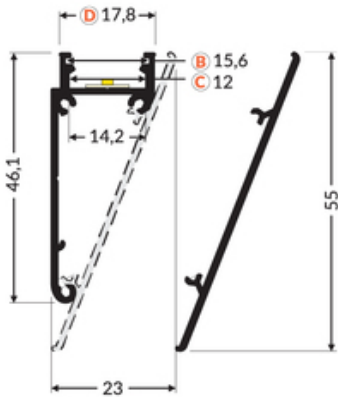

TOPMET LIGHT KŁOSOWICZ WIŚNIEWSKI sp. z o.o.

Ostrowska 354 | 61-312 Poznań | POLAND

tel.: +48 61 872 75 00

info@topmet.pl

pdf card generation date: 10.03.2025