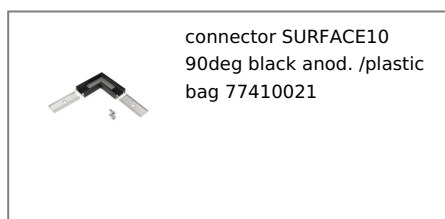

CONNECTOR SURFACE10 90DEG ANOD. /PLASTIC BAG

AVAILABLE COLORS

AVAILABLE VARIANTS

Matching elements