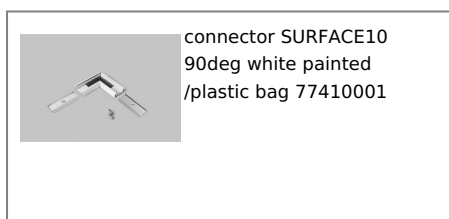

CONNECTOR SURFACE10 90DEG ANOD. /PLASTIC BAG

AVAILABLE COLORS

AVAILABLE VARIANTS

Matching elements