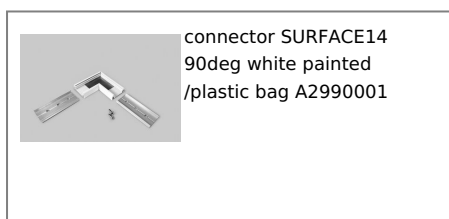

AVAILABLE COLORS

AVAILABLE VARIANTS

Matching elements