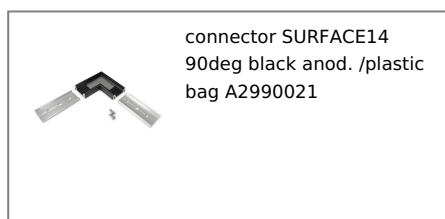

AVAILABLE COLORS

AVAILABLE VARIANTS

Matching elements