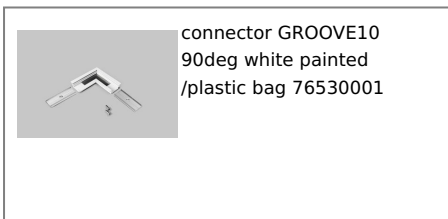

AVAILABLE COLORS

AVAILABLE VARIANTS

Matching elements