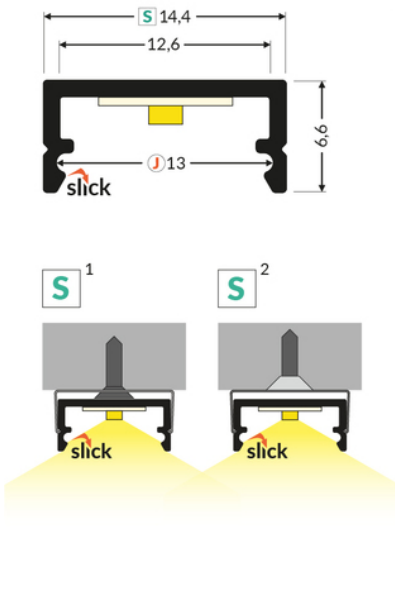

SET STANDARD BEGTON12 2000 WHITE + J SLIDE

C* BEGTON12 C end cap for C click diffuser
zaślepka BEGTON12 C do klosza C klik

AVAILABLE VARIANTS

Matching elements
