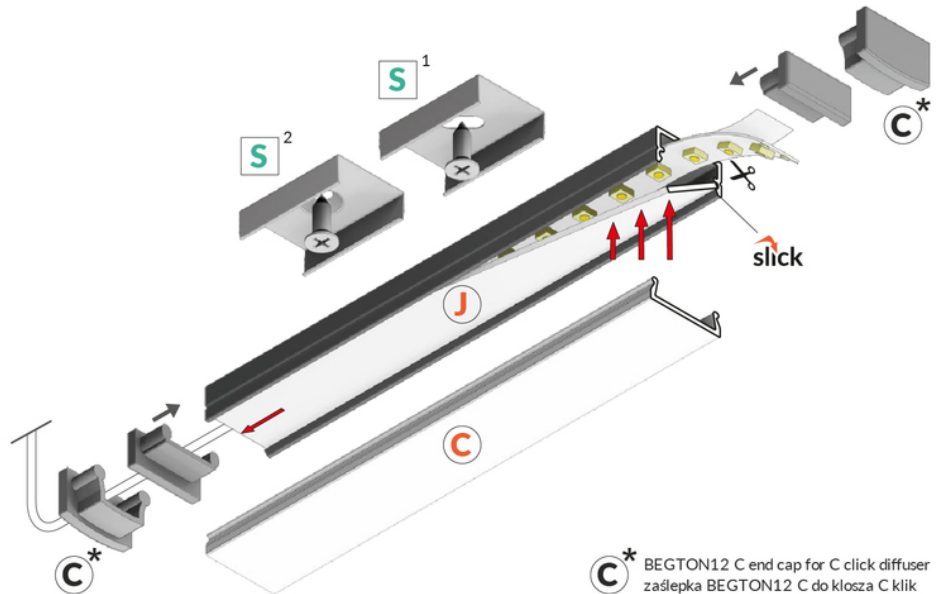

SET STANDARD BEGTON12 2000 WHITE + J SLIDE

C* BEGTON12 C end cap for C click diffuser
zaślepka BEGTON12 C do klosza C klik

AVAILABLE VARIANTS

Matching elements
