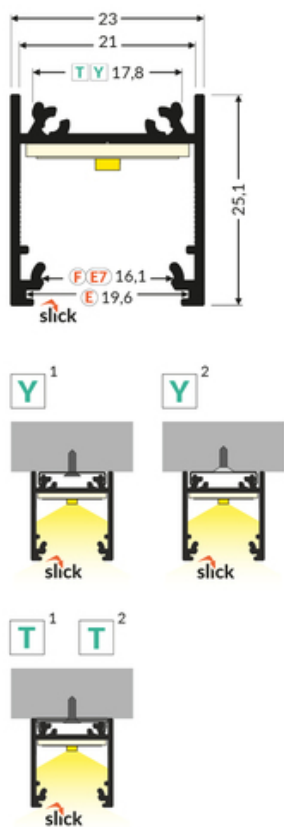

SET STANDARD LINEA20 2000 WHITE + F CLICK

Buy product

1*
end cap E7
zaślepka E7

AVAILABLE VARIANTS

Matching elements
