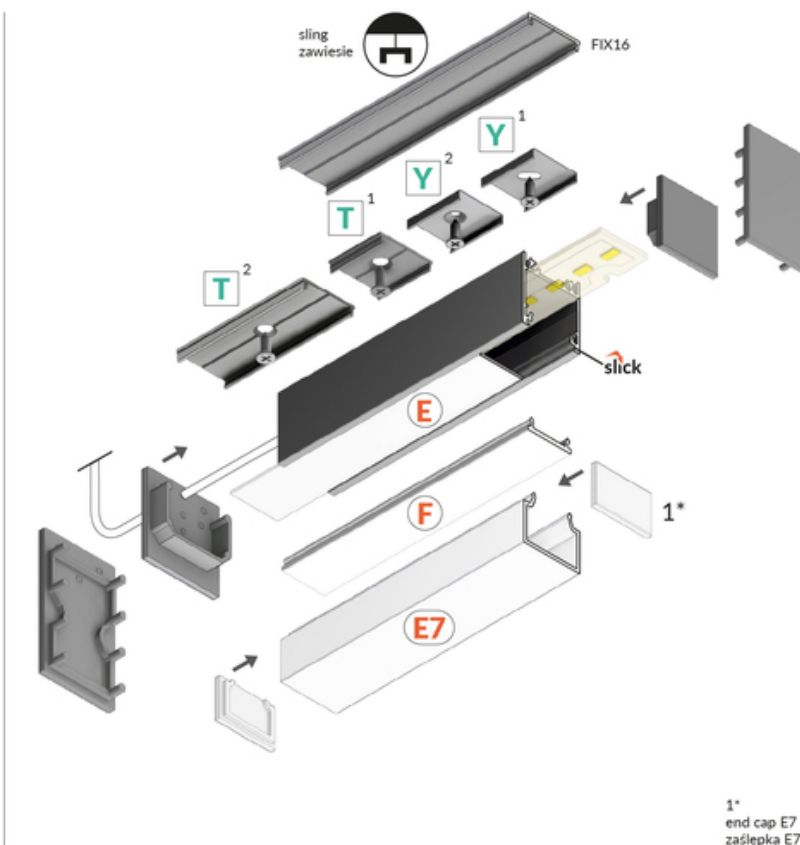

SET STANDARD LINEA20 2000 WHITE + F CLICK

Buy product

1*
end cap E7
zaślepka E7

AVAILABLE VARIANTS

Matching elements
