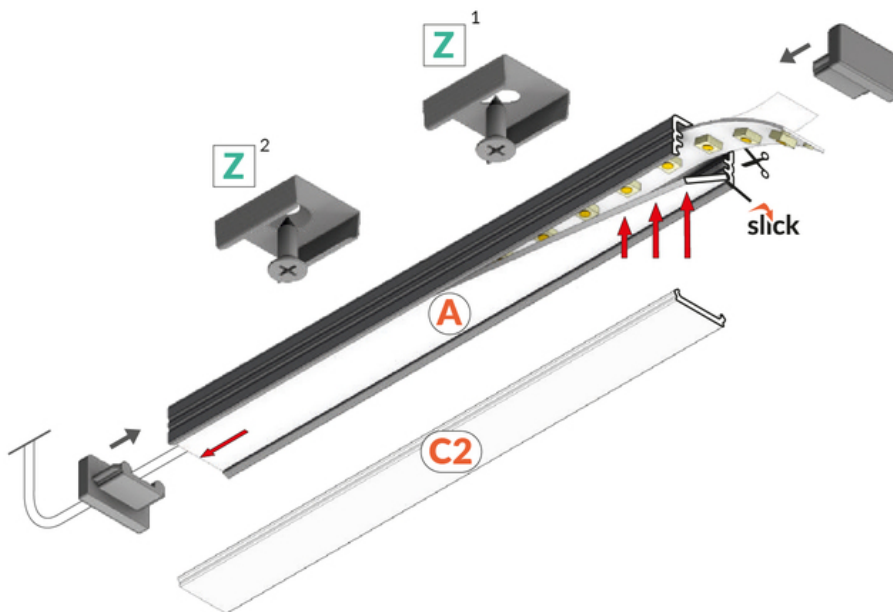

SET STANDARD SLIM8 2000 ANOD. + C2 CLICK

Buy product

AVAILABLE VARIANTS

Matching elements
