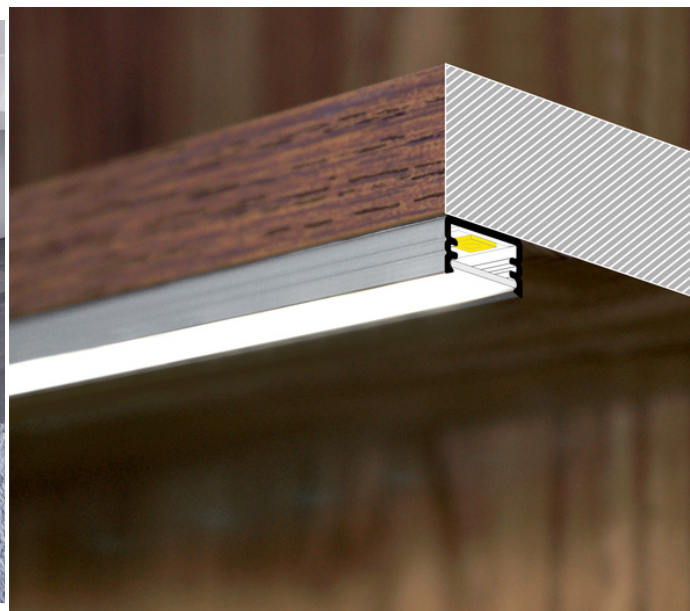

SET STANDARD SLIM8 2000 ANOD. + C2 CLICK

Buy product

AVAILABLE VARIANTS

Matching elements
