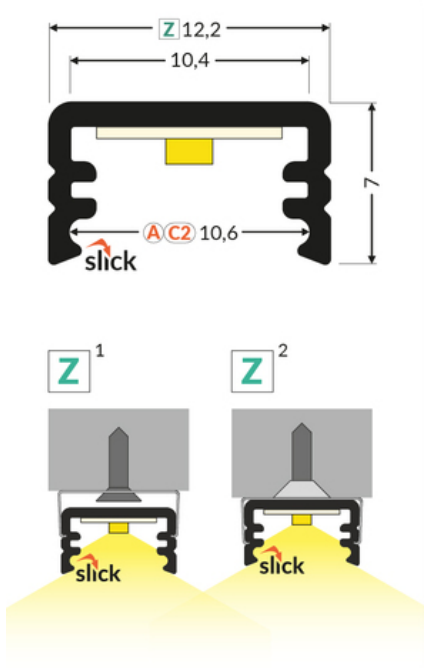

SET STANDARD SLIM8 2000 ANOD. + C2 CLICK

Buy product

AVAILABLE VARIANTS

Matching elements
