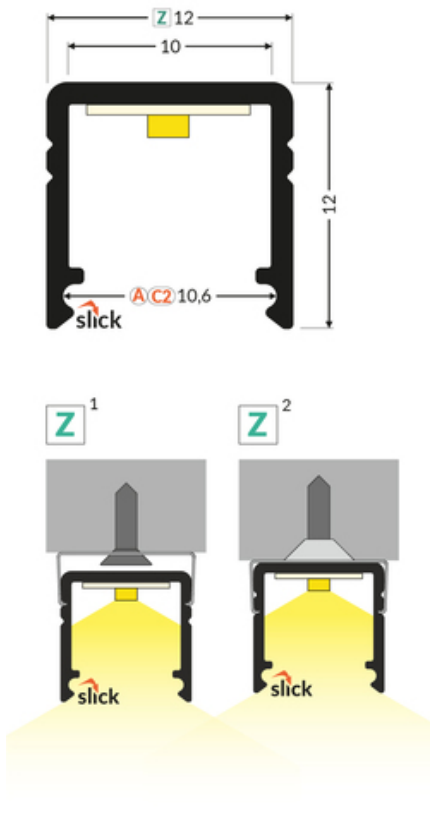

# SET STANDARD SMART10 2000 BLACK ANOD. + C2 CLICK

Buy product