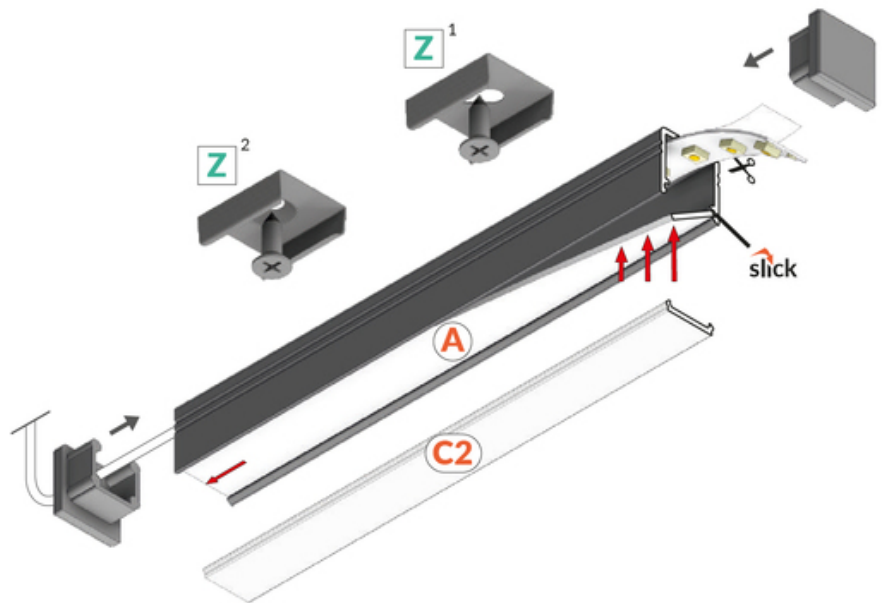

# SET STANDARD SMART10 2000 BLACK ANOD. + C2 CLICK

Buy product

## AVAILABLE VARIANTS

---