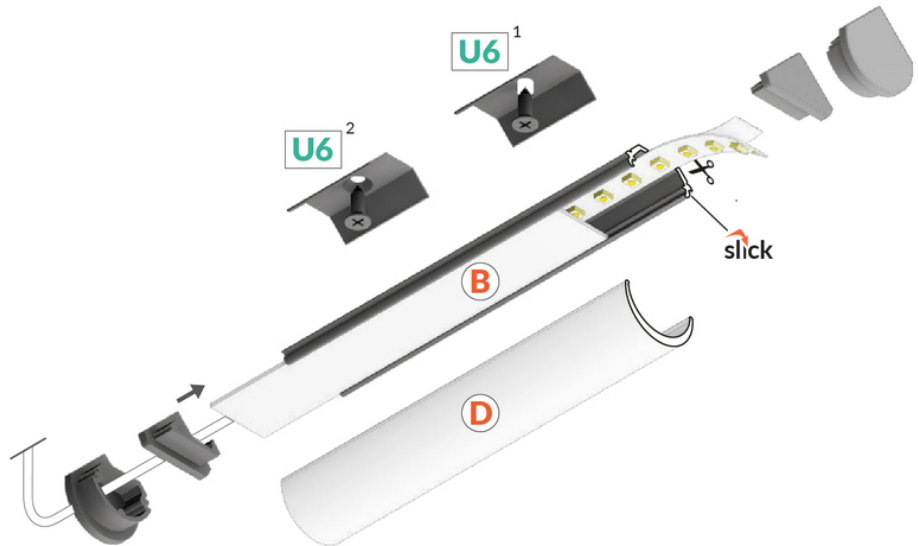

SET STANDARD QUARTER10 2000 ANOD. + D CLICK

Buy product

AVAILABLE VARIANTS

Matching elements
