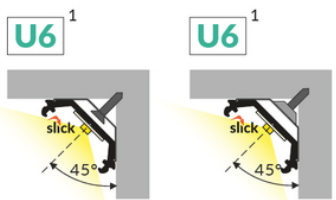

SET STANDARD QUARTER10 2000 ANOD. + D CLICK

Buy product

AVAILABLE VARIANTS

Matching elements
