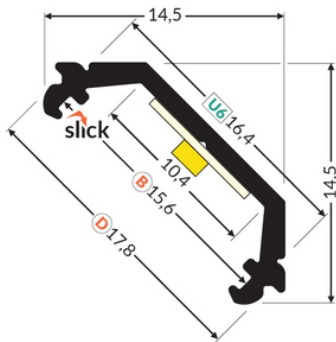

SET STANDARD QUARTER10 2000 ANOD. + D CLICK

Buy product

AVAILABLE VARIANTS

Matching elements
