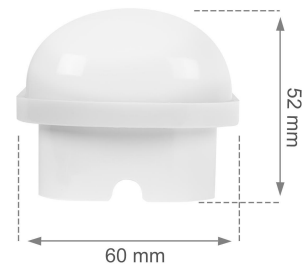

Technical data

Code	SLI028035NW
Power	50 W
Nominal current	240 mA
Voltage	230 V
Energy efficiency class	E
Energy consumption	50 kWh/1000h
Frequency	50HZ Hz
Protection class	II
Power factor	0.9
Useful luminous flux*	6000 lm (120°)
Luminous flux	6000 lm (360°)
Lamp efficacy	120 lm/W
Colour temperature	4000 K
Colour of light	Neutral white
Beam angle	120 °
RA	80
Light source included	+
Uniformity of color SDCM max	5
Dimmable	No
Working temperature range	-20/+40 °
Warranty	2 years
Lifespan	17000 h
(On/Off)	15000
Housing material	plastic
IK	07
Degree of protection (IP)	IP65
Dimension (AxBxC)	1200X60X52 mm
For use	Outside
Assembly method	On the ceiling, Suspended
Certified by the National Institute of Hygiene	Yes
Made in	PRC

Logistics data

Bulk packaging	15 pcs.
Quantity per pallet	240 pcs.
Gross weight (1 pcs.)	0.73 kg

*applies to the LED source used

Related documents

Declaration of Conformity

Photometric file

3D model