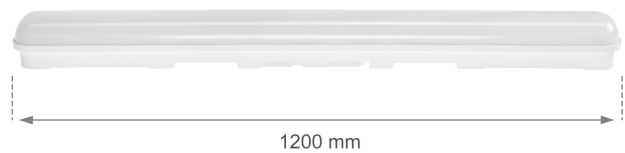

SLI028035NW

Hermetic luminaire LIMEA GO, with a power of 50 W, high light efficacy 120 lm/W. It has a very high degree of protection IP65, providing protection against the ingress of dust and water jets. IK07 class provides impact resistance. It shines with light of neutral - the most universal colour (4000K). Suitable for both surface and suspended mounting. The product is certified by the National Institute of Hygiene, so it can be used in rooms with high hygienic requirements.

Power	50 W	Voltage	230 V
Colour temperature	4000 K	Colour of light	Neutral white
Beam angle	120 °	IK	07
Degree of protection (IP)	IP65		

Technical data

Code	SLI028035NW
Power	50 W
Nominal current	240 mA
Voltage	230 V
Energy efficiency class	E
Energy consumption	50 kWh/1000h
Frequency	50HZ Hz
Protection class	II
Power factor	0.9
Useful luminous flux*	6000 lm (120°)
Luminous flux	6000 lm (360°)
Lamp efficacy	120 lm/W
Colour temperature	4000 K
Colour of light	Neutral white
Beam angle	120 °
RA	80
Light source included	+
Uniformity of color SDCM max	5
Dimmable	No
Working temperature range	-20/+40 °
Warranty	2 years
Lifespan	17000 h
(On/Off)	15000
Housing material	plastic
IK	07
Degree of protection (IP)	IP65
Dimension (AxBxC)	1200X60X52 mm
For use	Outside
Assembly method	On the ceiling, Suspended
Certified by the National Institute of Hygiene	Yes
Made in	PRC

Logistics data

Bulk packaging	15 pcs.
Quantity per pallet	240 pcs.
Gross weight (1 pcs.)	0.73 kg

*applies to the LED source used

Related documents

 Declaration of Conformity

 Photometric file

 3D model