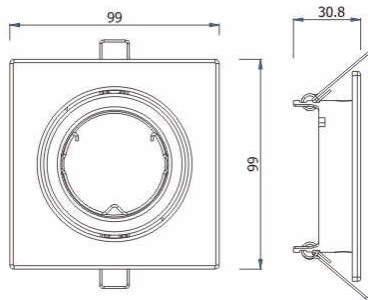

INSTALLATION INSTRUCTION
SPOTLIGHT FITTING
VT-7227

SKU: 3472

SKU: 3473

SKU: 3474

TECHNICAL DATA:

SKU No.	3472, 3473, 3474
Unit Color	White, Satin Nickel, Stainless Steel
Holder	GU10
Protection Rating	IP20
Unit size	82x82x22mm

INSTALLATION DIAGRAM: