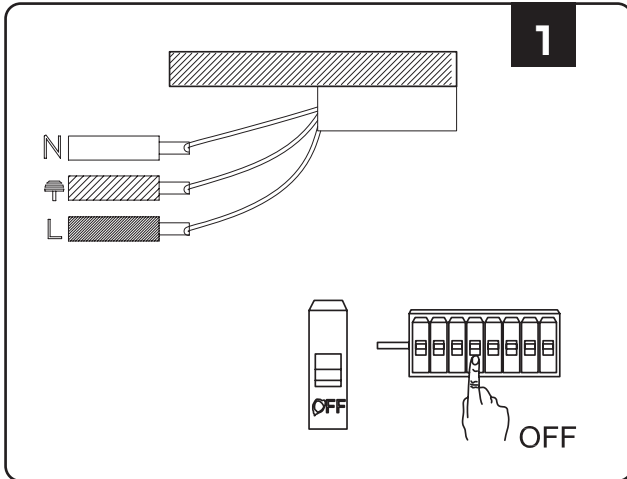

INSTALLATION INSTRUCTIONS

1. Switch off the power.
2. Install the adapter into the guide rail groove .
3. Check that everything is in order .
4. Switch on the power if above steps done properly without any mistakes.