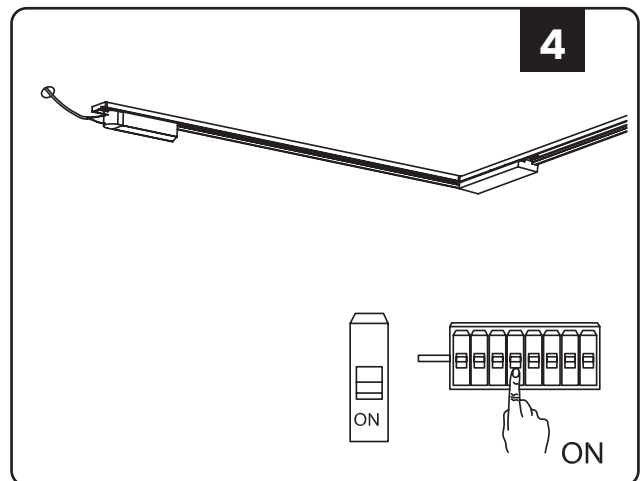

INSTALLATION INSTRUCTIONS

1. Switch off the power.
2. Install the adapter into the guide rail groove .
3. Check that everything is in order .
4. Switch on the power if above steps done properly without any mistakes.